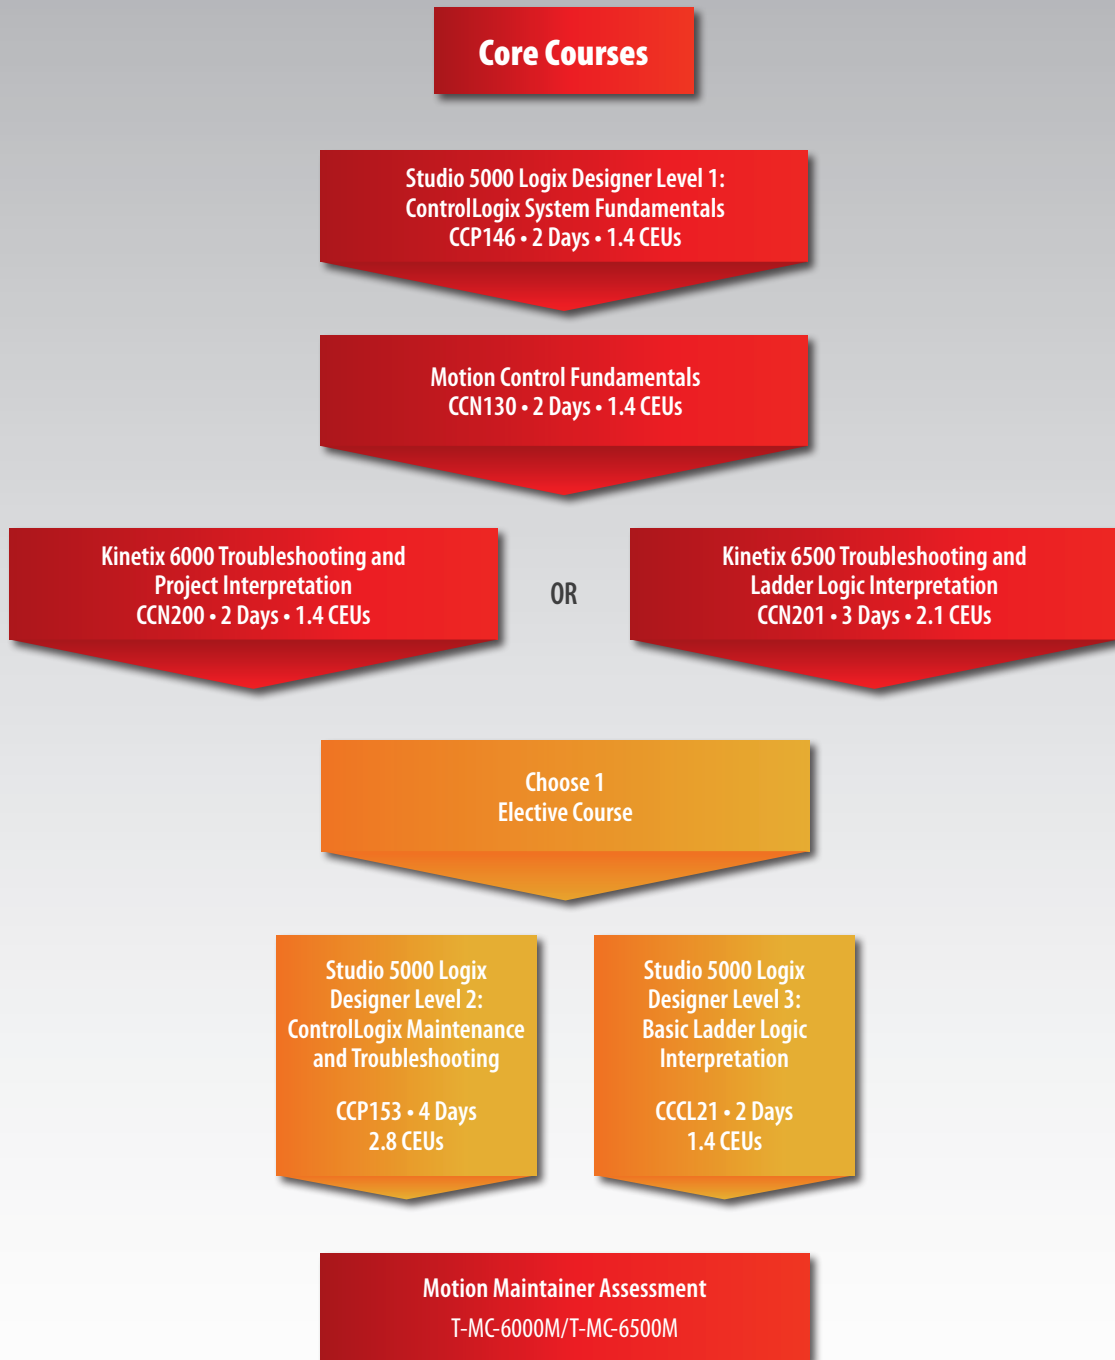

Motion Control Kinetix 6000/6500 Maintainer Certificate Curriculum

Core Courses
(Option 1 or 2)

Elective Courses