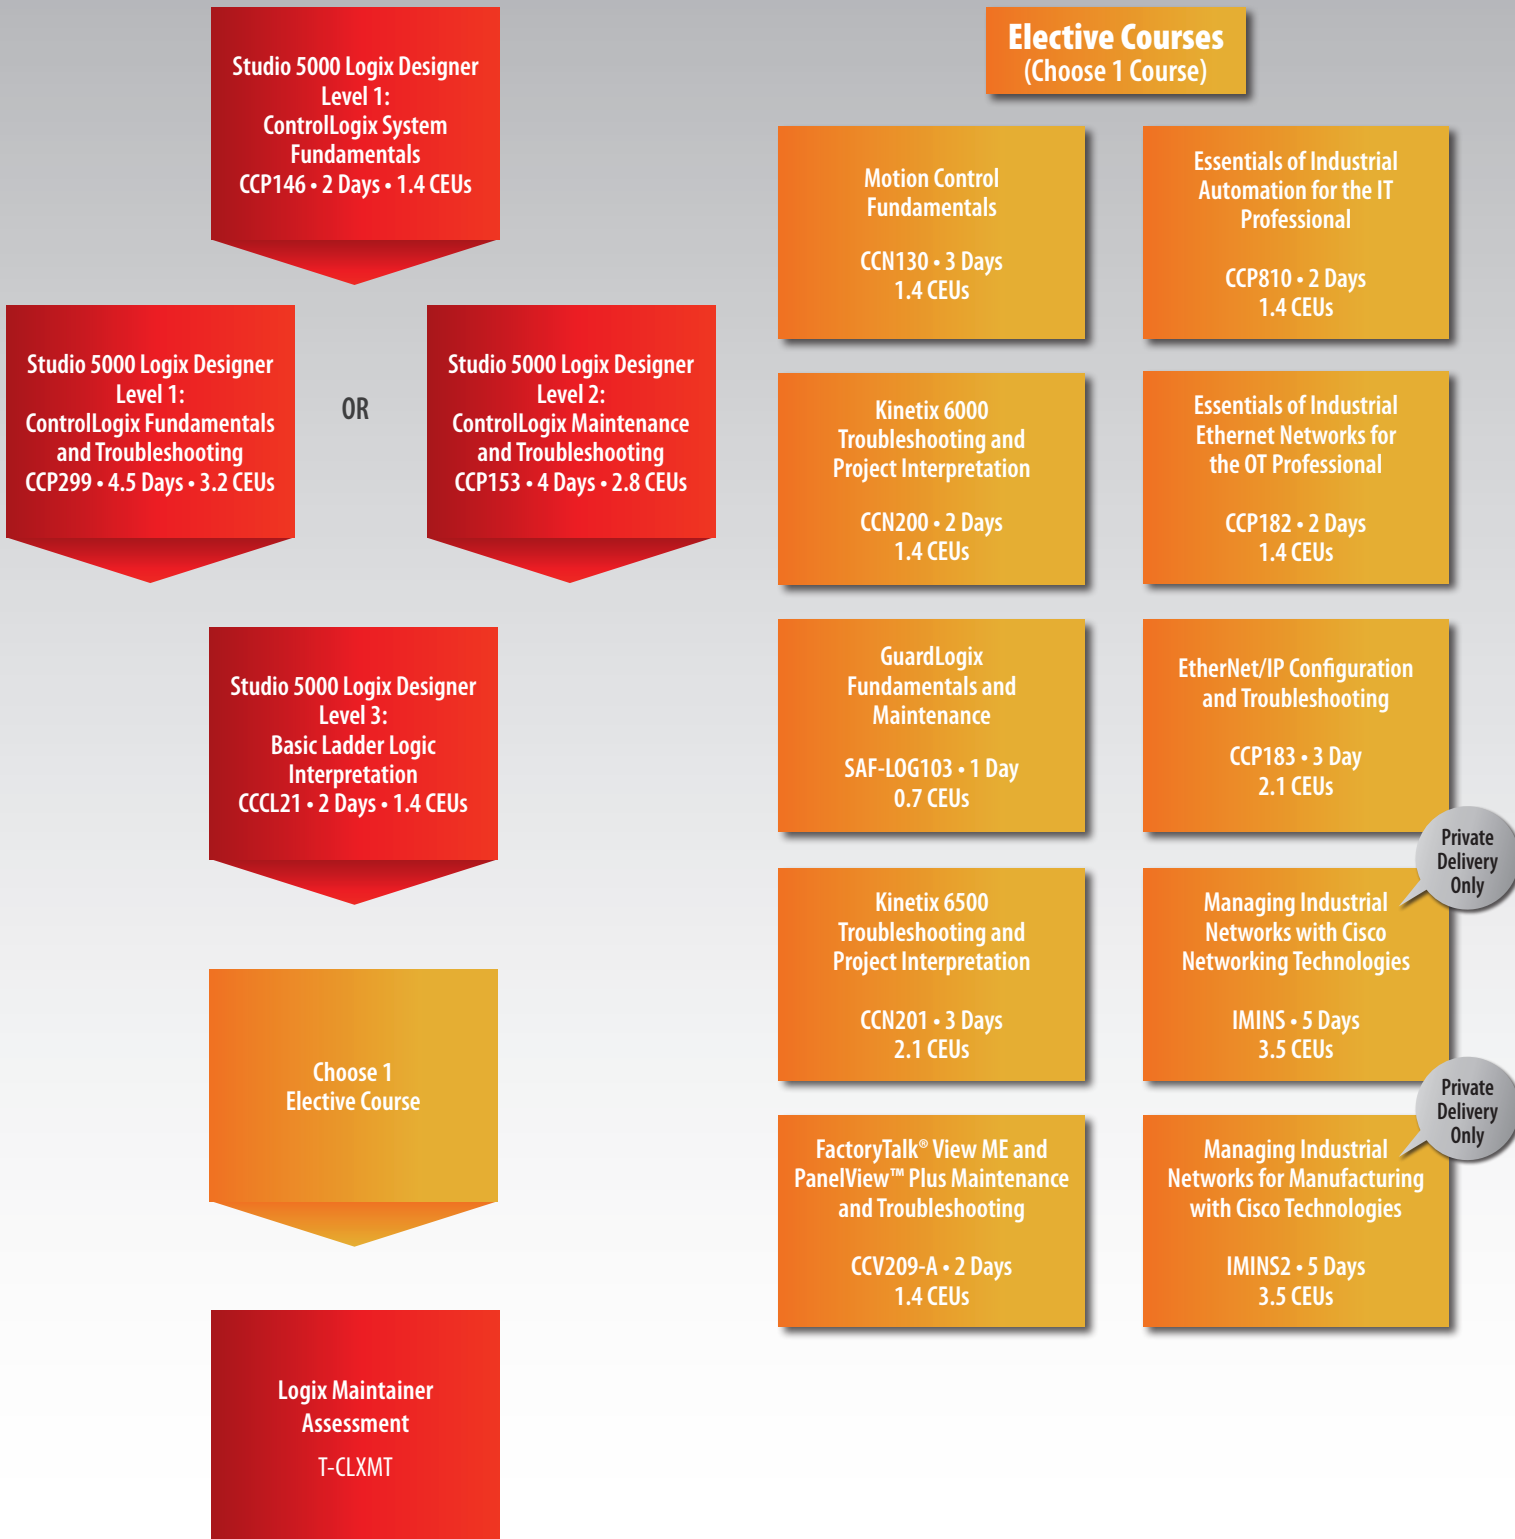

Logix Maintainer Certificate Curriculum

Core Courses Elective Courses