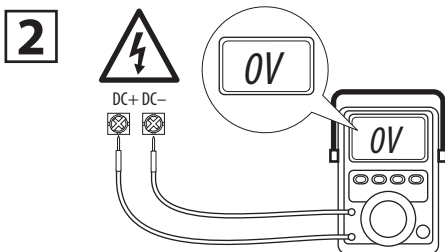

PowerFlex 755 DC Bus Bar - Frame 8

Catalog Number 20-750-BUS1A-F8

IMPORTANT Refer to the PowerFlex® 750-Series Roll-Out Cart Installation Instructions (publication 750-IN014) and the 750-Series Installation Instructions (publication 750-IN001) for information on removing the drive from the cabinet and power disconnection. You can view or download these publications at www.rockwellautomation.com/literature.

3

WARNING

TIP OVER HAZARD
High Center of Gravity. Do Not Push or Pull above this point. Failure to comply can result in death or serious injury.

4

5

6-1

Or

6-2