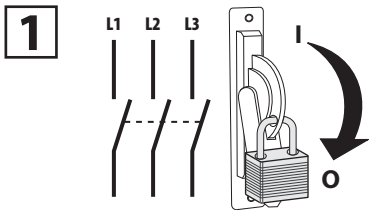

PowerFlex 755 DC Bus Bar - Frame 8

Catalog Number 20-750-BUS1A-F8

IMPORTANT Refer to the PowerFlex® 750-Series Roll-Out Cart Installation Instructions (publication 750-IN014) and the 750-Series Installation Instructions (publication 750-IN001) for information on removing the drive from the cabinet and power disconnection. You can view or download these publications at www.rockwellautomation.com/literature.

3

WARNING

TIP OVER HAZARD
High Center of Gravity. Do Not Push or Pull above this point. Failure to comply can result in death or serious injury.

4

5

6-1

Or

6-2