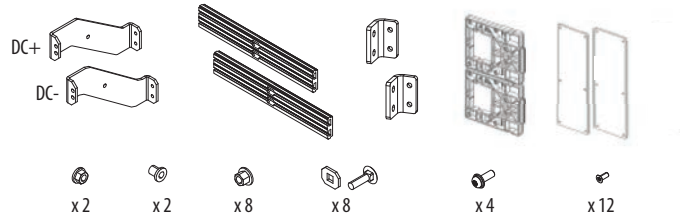

PowerFlex 755 DC Bus Bar - Frame 8

Catalog Number 20-750-BUS1A-F8

IMPORTANT Refer to the PowerFlex® 750-Series Roll-Out Cart Installation Instructions (publication 750-IN014) and the 750-Series Installation Instructions (publication 750-IN001) for information on removing the drive from the cabinet and power disconnection. You can view or download these publications at www.rockwellautomation.com/literature.

3

WARNING

TIP OVER HAZARD
High Center of Gravity. Do Not Push or Pull above this point. Failure to comply can result in death or serious injury.

4

5

6-1

Or

6-2