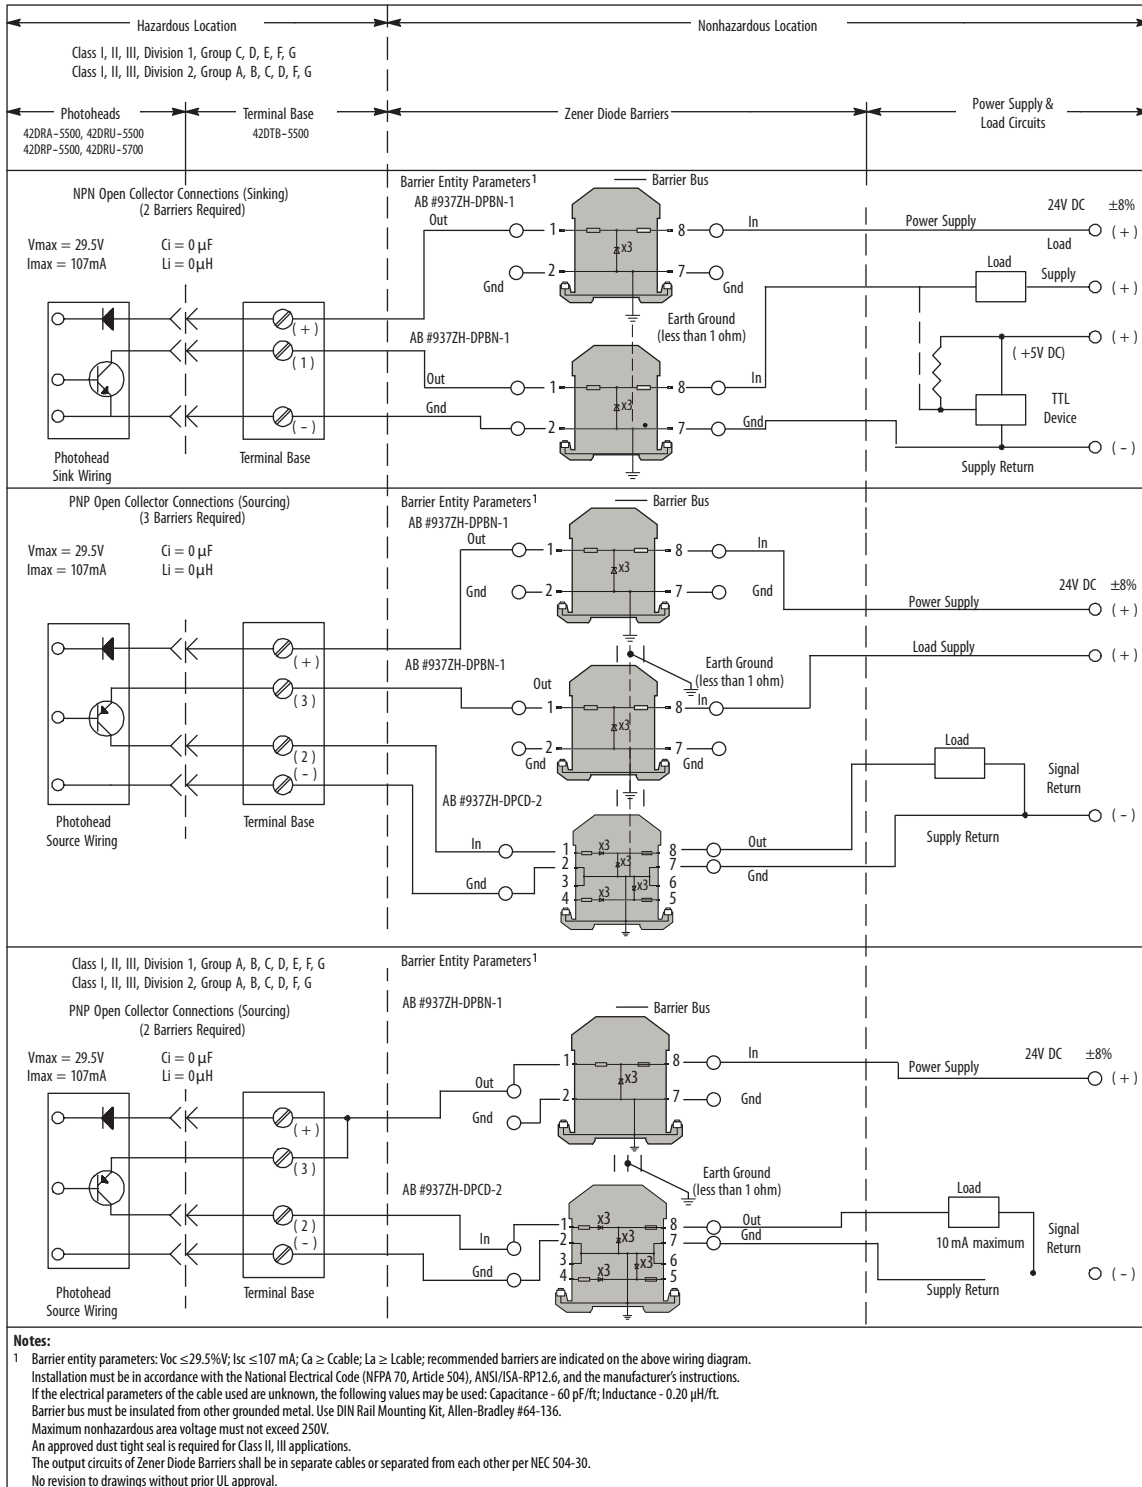

PHOTOSWITCH Photoelectric Sensors Series 5000 Intrinsically Safe

Catalog Numbers 42DTB- 5500, 42DRU- 5500, 42DRU- 5700, 42DRP- 5500, 42DRA- 5500

Summary of Changes

This publication contains updated terminal base 3 wiring for the PNP Open Collector.