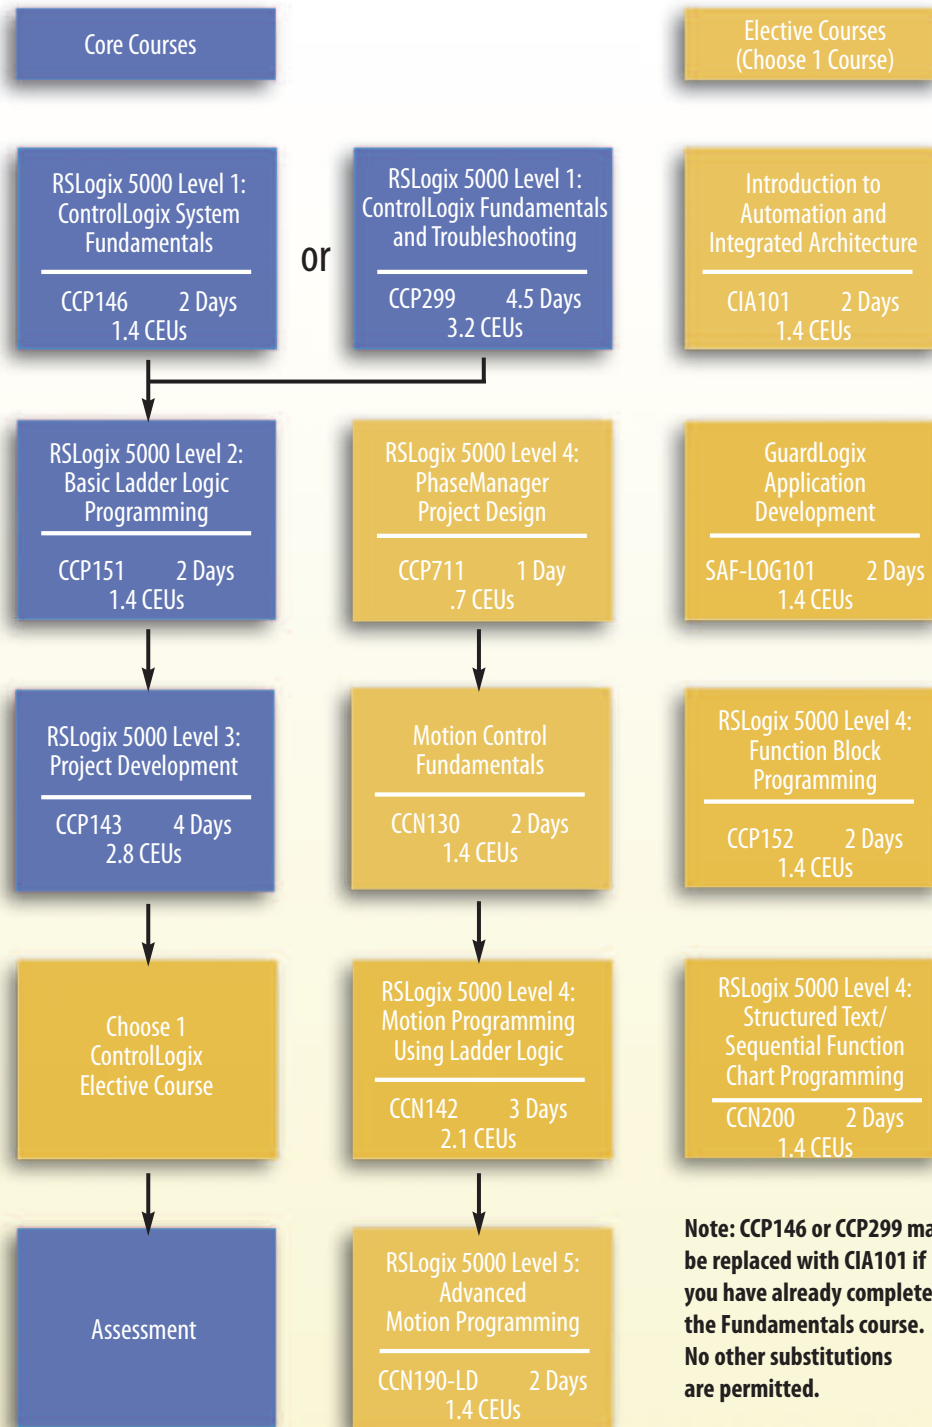

## ControlLogix Programmer Certificate Curriculum

Core Courses

Elective Courses