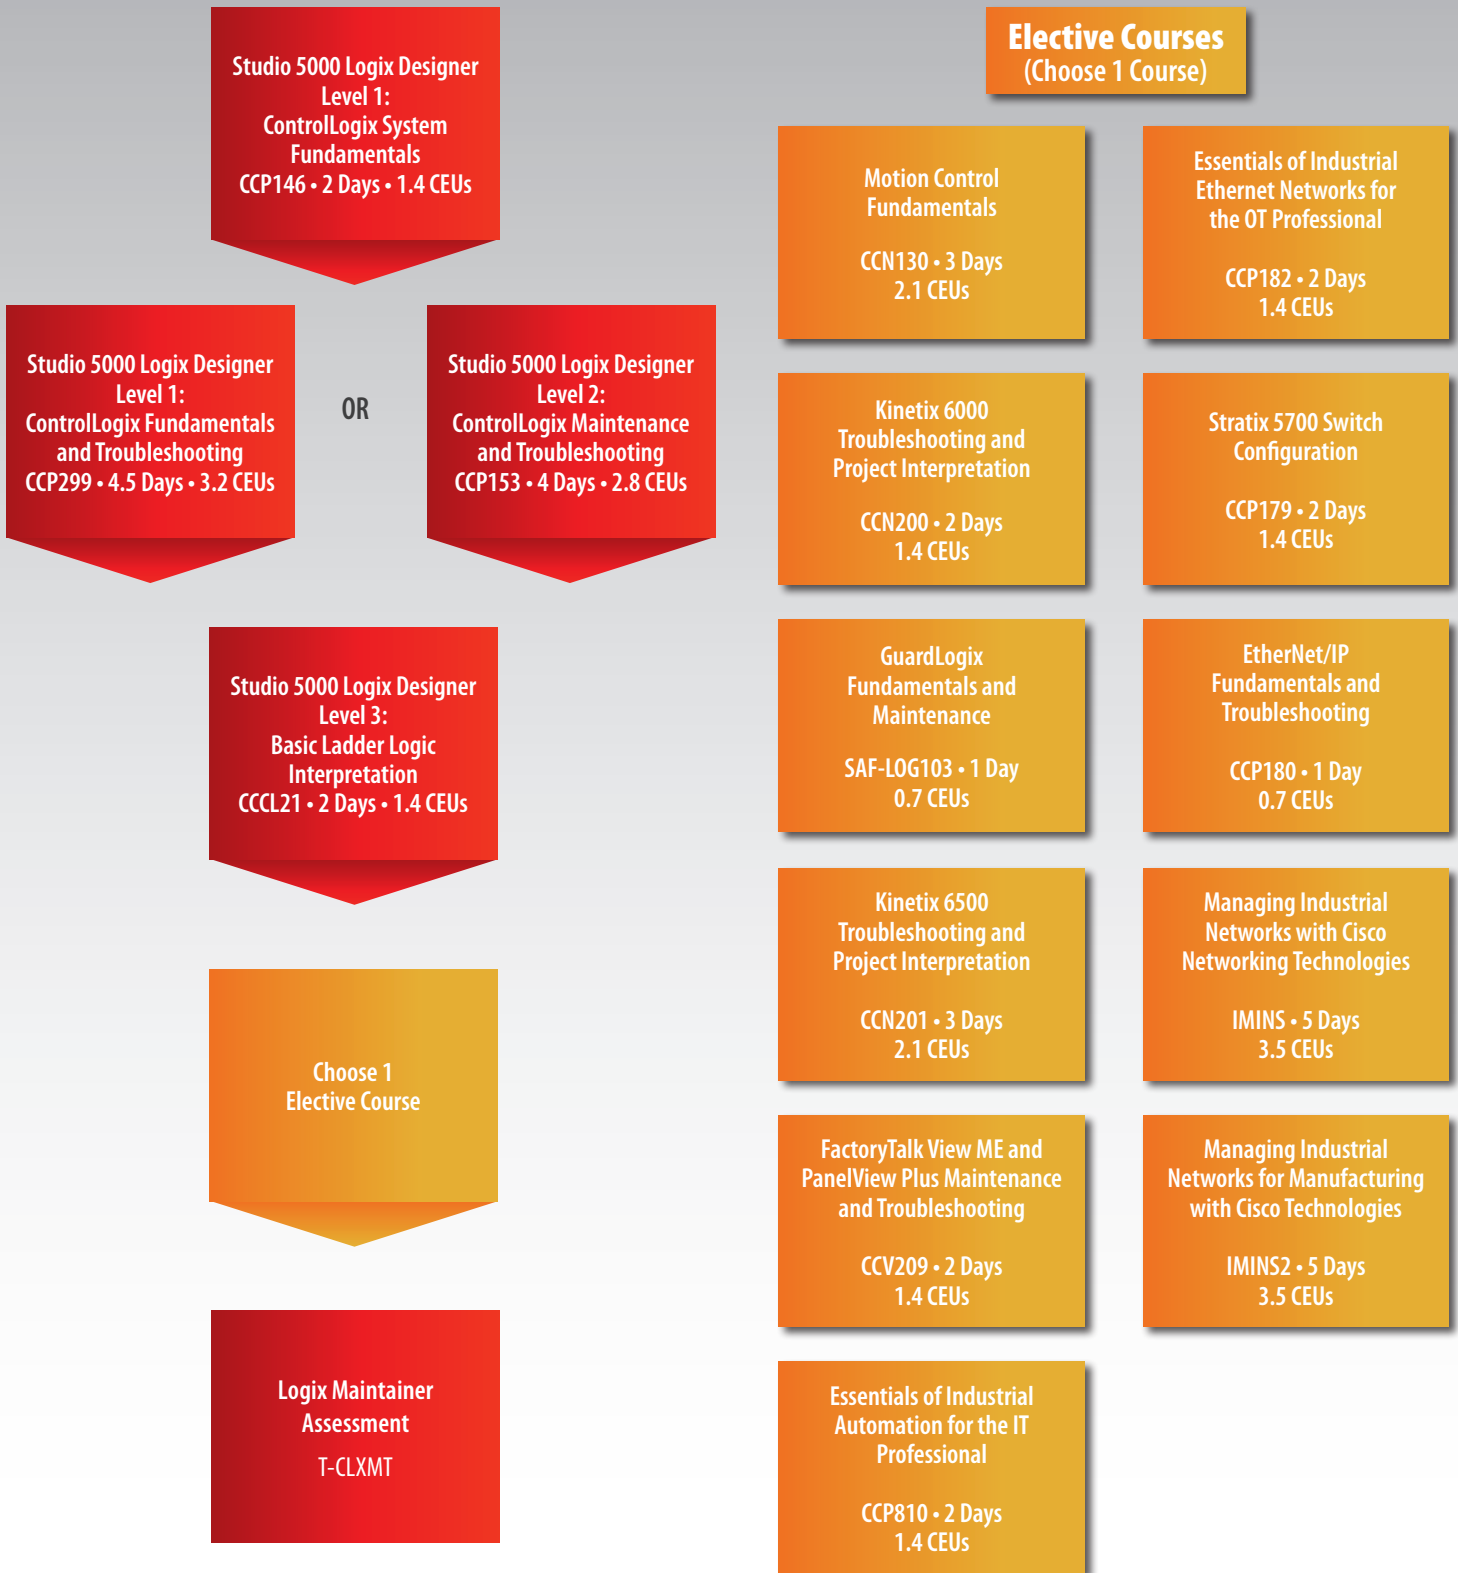

Logix Maintainer Certificate Curriculum

 Core Courses  Elective Courses