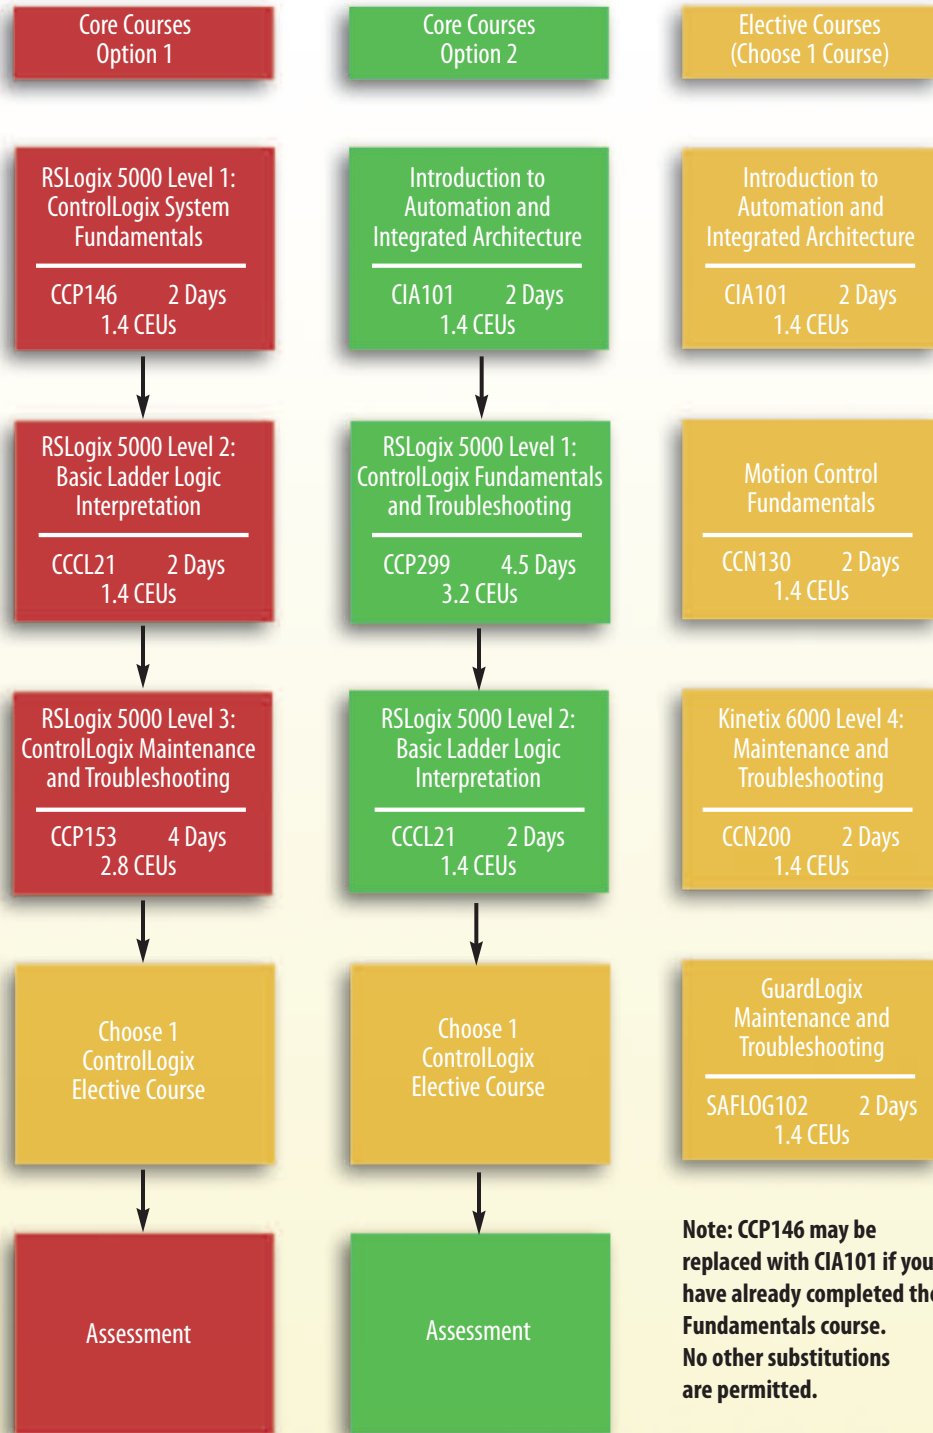

ControlLogix Maintainer Certificate Curriculum

Core Courses Option 1

Core Courses Option 2

Elective Courses