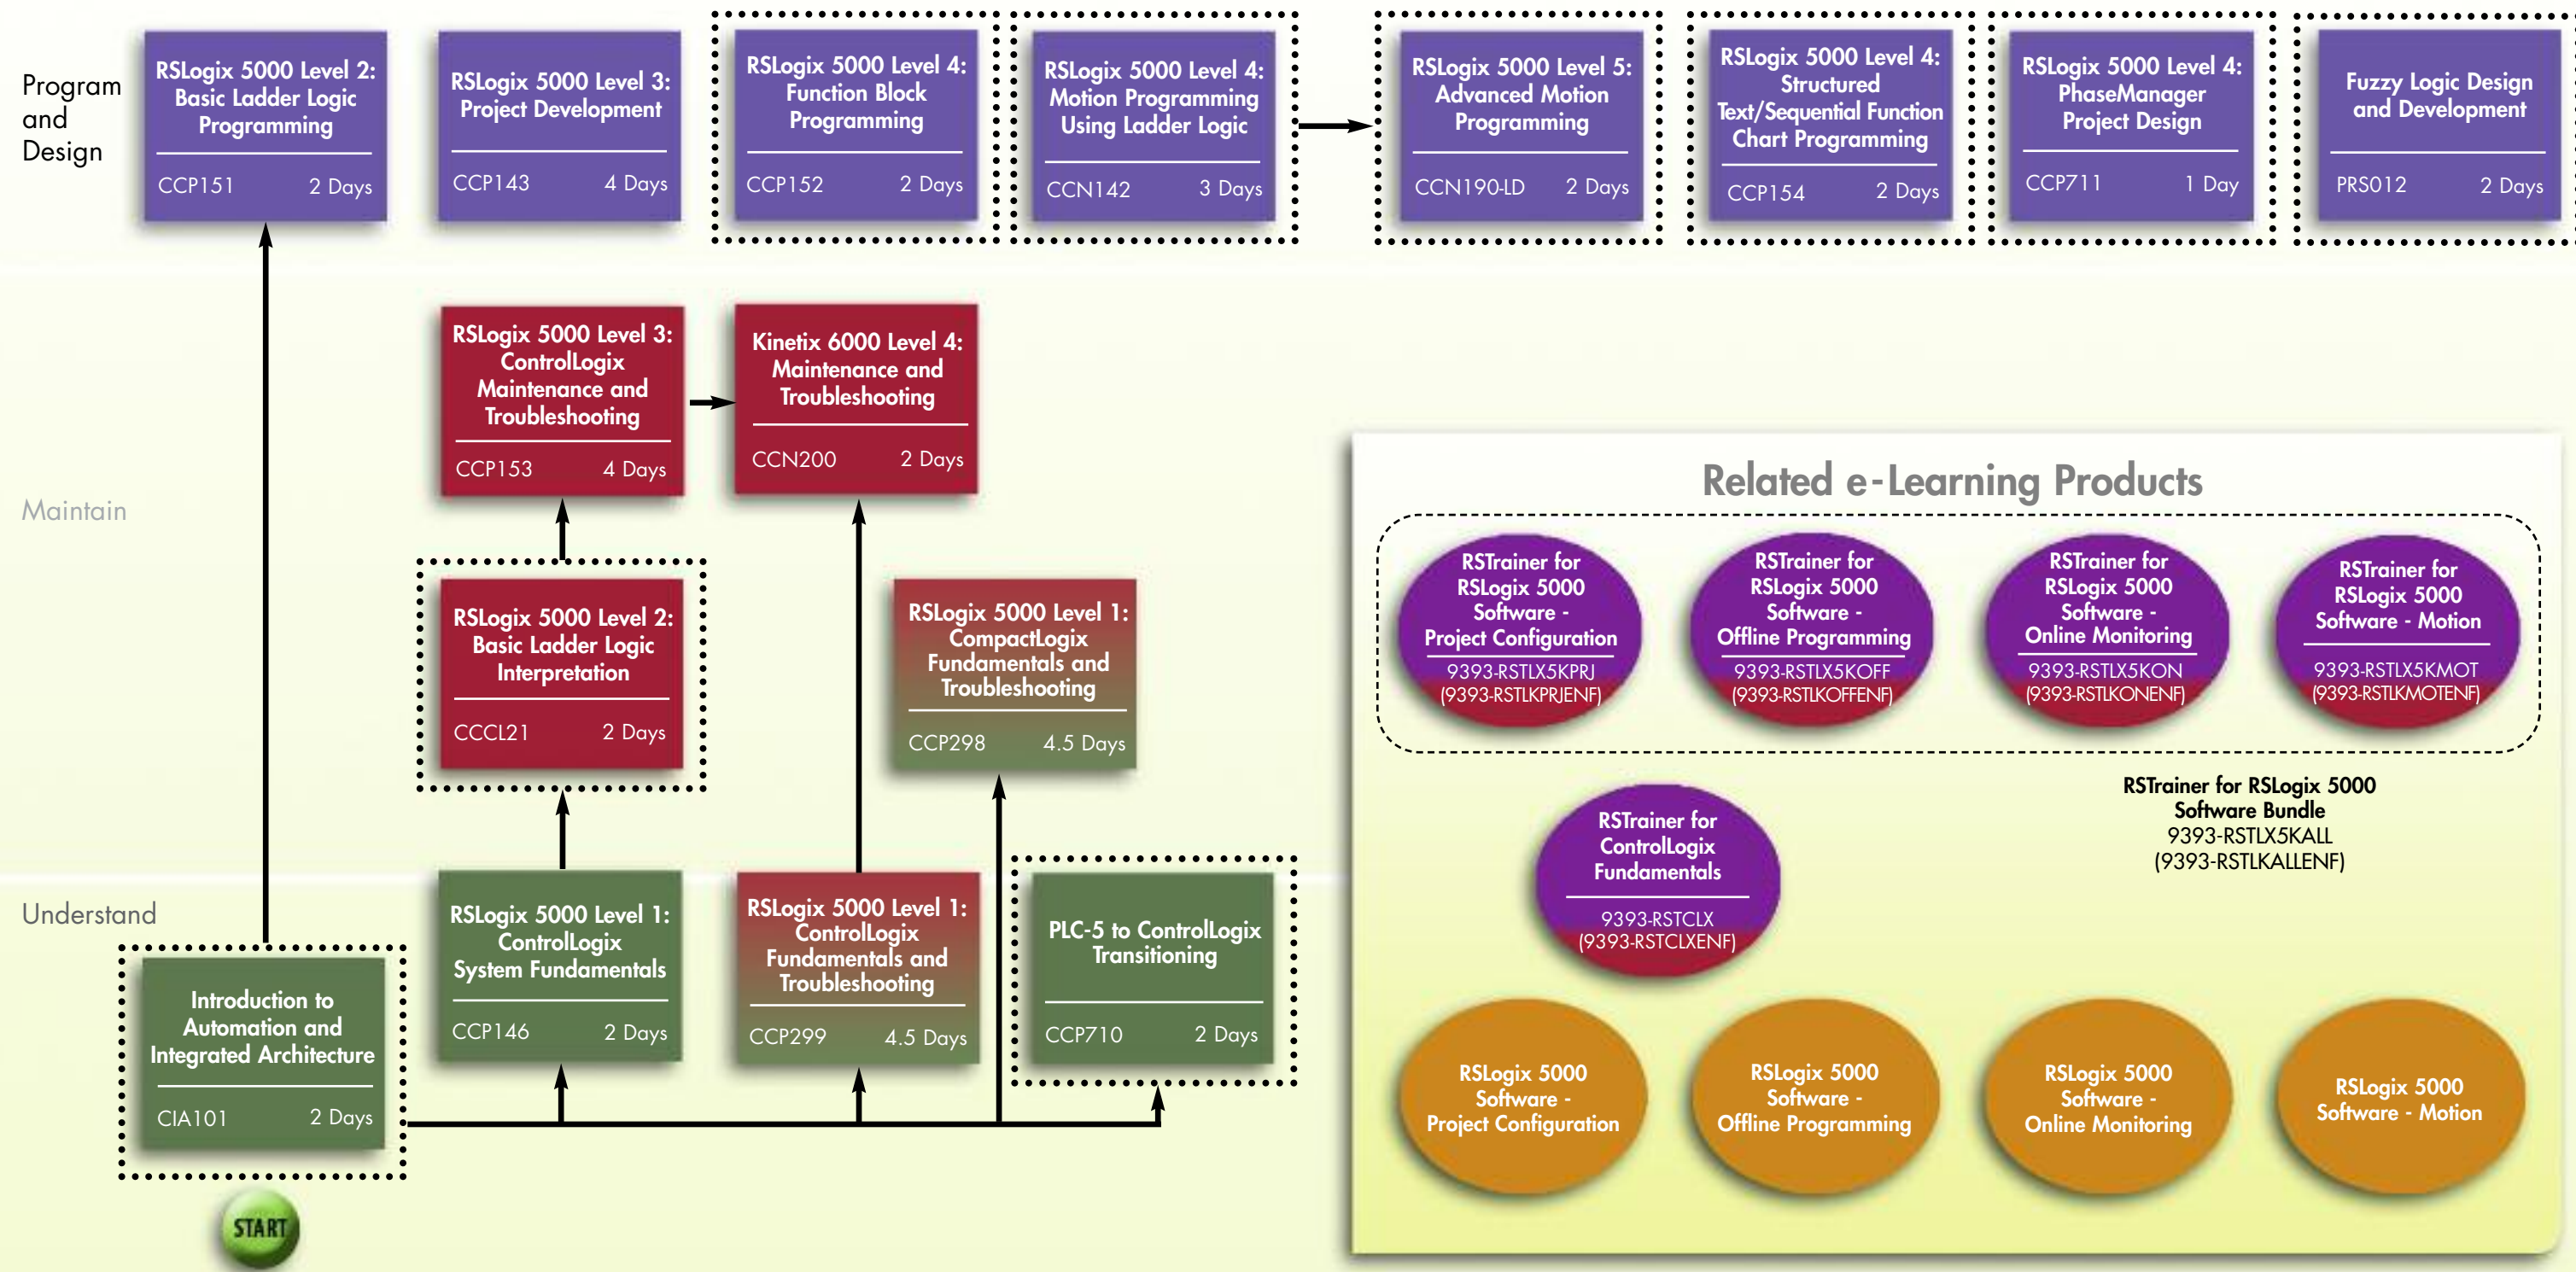

ControlLogix/RSLogix 5000 Curriculum Map

 Elective Course
 Instructor-Led Training
 Understand
 Maintain
 Program and Design
 Computer-Based Training
 RSTrainer Enterprise Edition
 Web-Based Training – Available on Rockwell Automation University Online