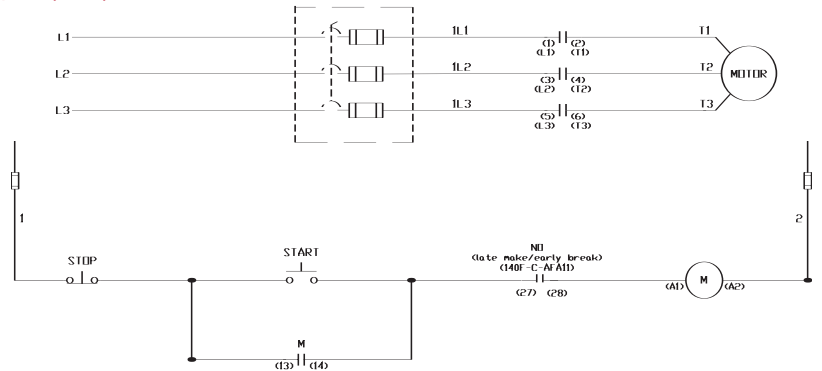

Wiring Diagrams

UL/CSA (ANSI)