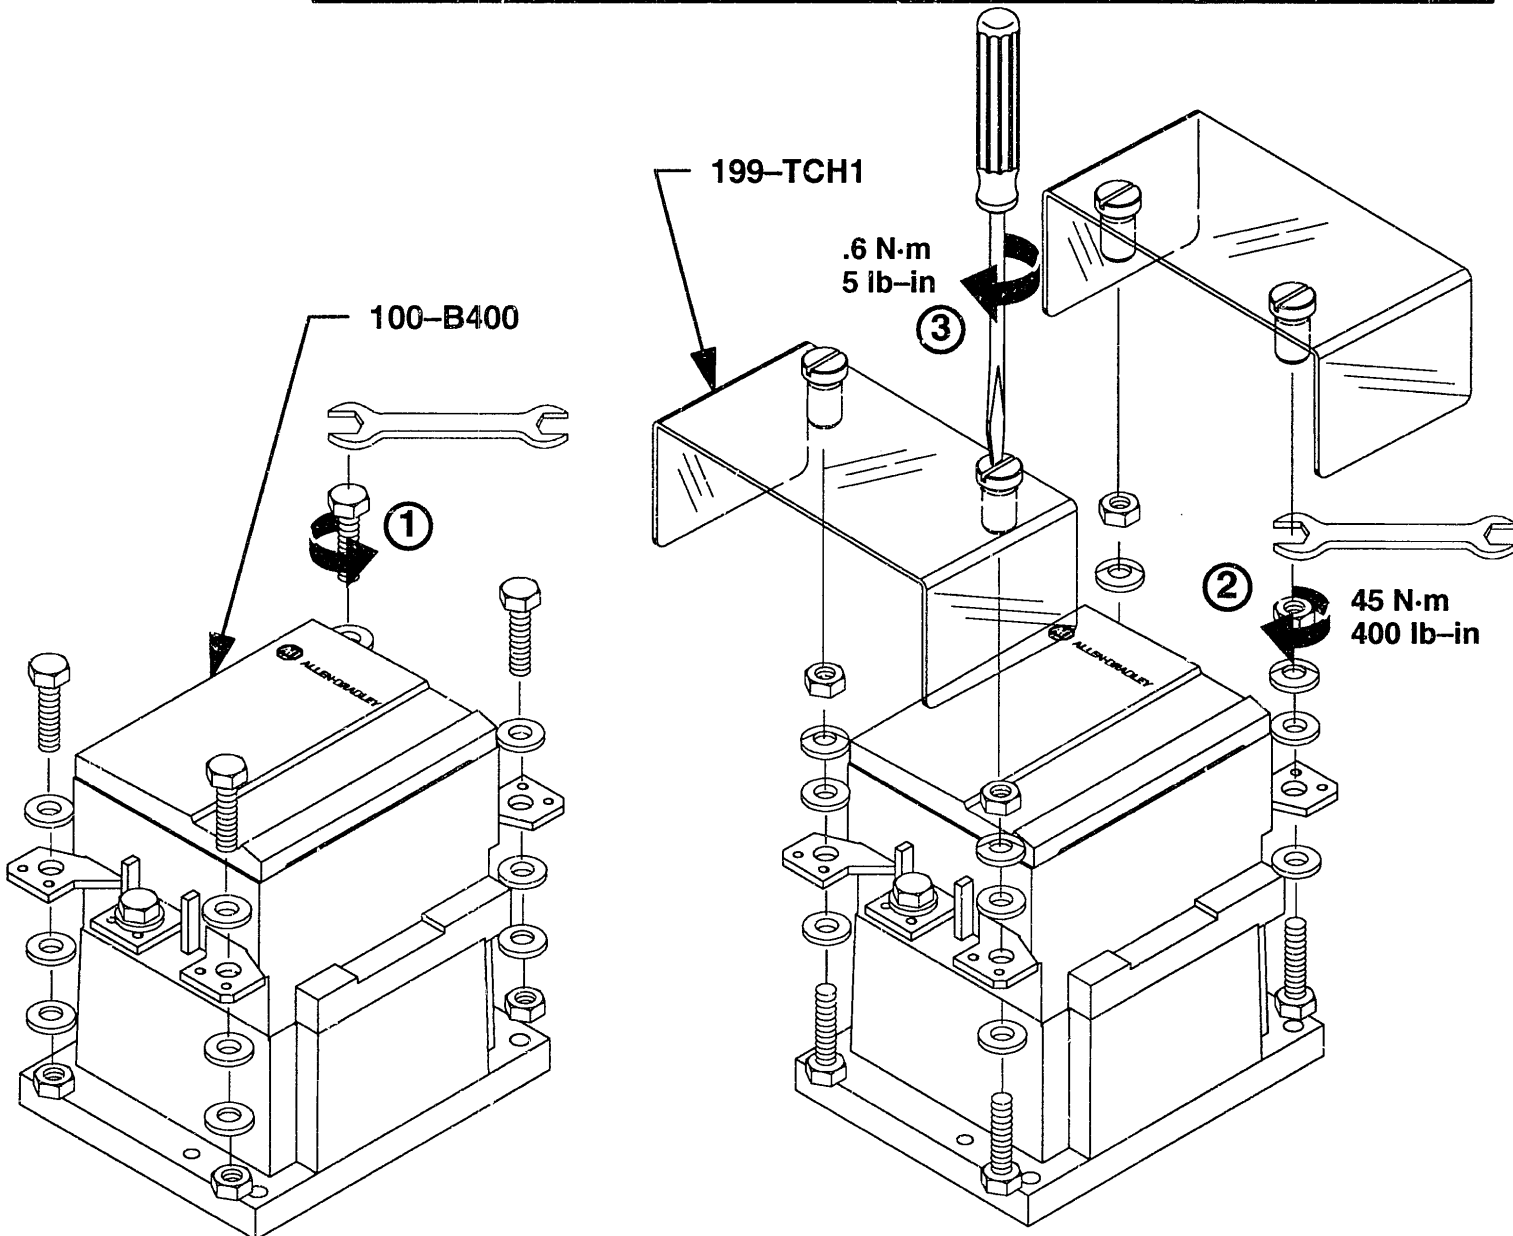

Installation
Montage
Instalación
Installazione

ATTENTION: To prevent electrical shock, disconnect from power before installing or servicing. Install in suitable enclosure. Keep free from contaminants.

ATTENTION: Avant le montage et la mise en service, couper l'alimentation secteur pour éviter toute décharge. Prévoir une mise en coffret ou armoire appropriée. Protéger le produit contre les environnements agressifs.

ACHTUNG: Vor Installations oder Servicearbeiten Stromversorgung zur Vermeidung von elektrischen Unfällen trennen. Die Geräte müssen in einem passenden Gehäuse eingebaut und gegen Verschmutzung geschützt werden.

ATENCION: Desconéctese de la corriente eléctrica, antes de la instalación o del servicio, a fin de impedir sacudidas eléctricas. Instálelo en una caja apropiada. Manténgalo libre de contaminantes.

ATTENZIONE: Per prevenire infortuni, togliere tensione prima dell'installazione o manutenzione. Installare in custodia idonea. Tenere lontano da contaminanti.