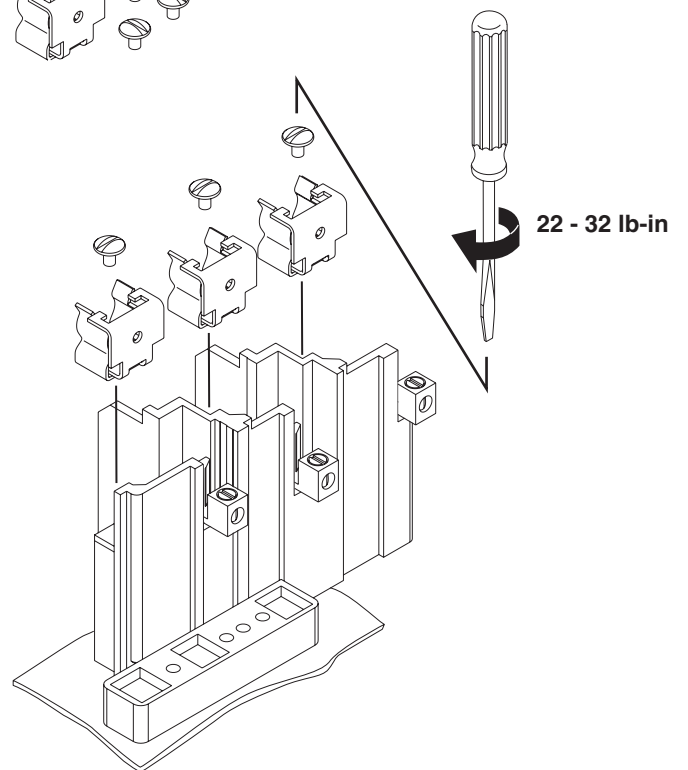

30A, 60A, 100A, 200A Class R Fuse Kits for Bulletin 1494H (Heavy Duty) Safety Switches

(Cat 1401-N70, -N71, -N72, -N73, -N74, -N75, -N76, -N77)

⚠ WARNING To prevent electrical shock, disconnect from power source before installing or servicing.

30A Class R Fuse Clip Kit

1401-N70
30A - 250VAC
Type 1, 3R, 12

1401-N71
30A - 600VAC
Type 1, 3R

1401-N72
30A - 600VAC
Type 12

60A Class R Fuse Clip Kit

1401-N73
60A - 250VAC
Type 1, 3R, 12

1401-N74
60A - 600VAC
Type 1, 3R, 12

100A Class R Fuse Clip Kit

1401-N75

100A - 250VAC / 600VAC
Type 1, 3R

1401-N76

100A - 250VAC / 600VAC
Type 12

200A Class R Fuse Clip Kit

1401-N77

200A - 250VAC / 600VAC
Type 1, 3R, 12