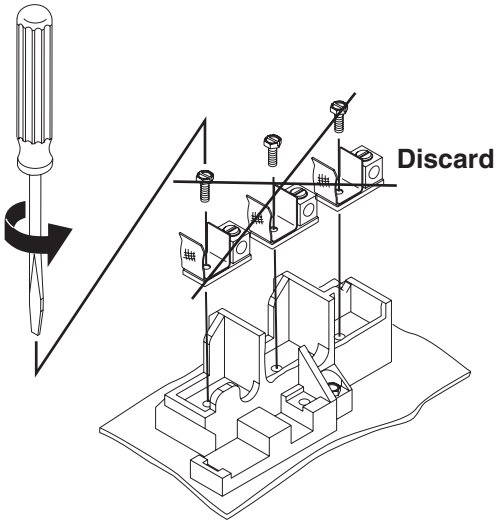

30A, 60A, 100A, 200A Class R Fuse Kits for Bulletin 1494H (Heavy Duty) Safety Switches

(Cat 1401-N70, -N71, -N72, -N73, -N74, -N75, -N76, -N77)

⚠ WARNING To prevent electrical shock, disconnect from power source before installing or servicing.

30A Class R Fuse Clip Kit

1401-N70
30A - 250VAC
Type 1, 3R, 12

1401-N71
30A - 600VAC
Type 1, 3R

1401-N72
30A - 600VAC
Type 12

60A Class R Fuse Clip Kit

1401-N73
60A - 250VAC
Type 1, 3R, 12

1401-N74
60A - 600VAC
Type 1, 3R, 12

100A Class R Fuse Clip Kit

1401-N75

100A - 250VAC / 600VAC
Type 1, 3R

1401-N76

100A - 250VAC / 600VAC
Type 12

200A Class R Fuse Clip Kit

1401-N77

200A - 250VAC / 600VAC
Type 1, 3R, 12