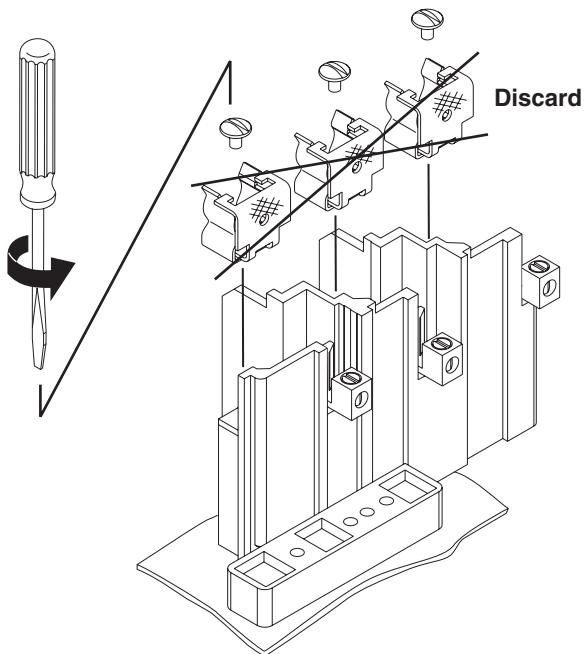

30A, 60A, 100A, 200A Class R Fuse Kits for Bulletin 1494H (Heavy Duty) Safety Switches

(Cat 1401-N70, -N71, -N72, -N73, -N74, -N75, -N76, -N77)

⚠ WARNING To prevent electrical shock, disconnect from power source before installing or servicing.

30A Class R Fuse Clip Kit

1401-N70
30A - 250VAC
Type 1, 3R, 12

1401-N71
30A - 600VAC
Type 1, 3R

1401-N72
30A - 600VAC
Type 12

60A Class R Fuse Clip Kit

1401-N73
60A - 250VAC
Type 1, 3R, 12

1401-N74
60A - 600VAC
Type 1, 3R, 12

100A Class R Fuse Clip Kit

1401-N75

100A - 250VAC / 600VAC
Type 1, 3R

1401-N76

100A - 250VAC / 600VAC
Type 12

200A Class R Fuse Clip Kit

1401-N77

200A - 250VAC / 600VAC
Type 1, 3R, 12