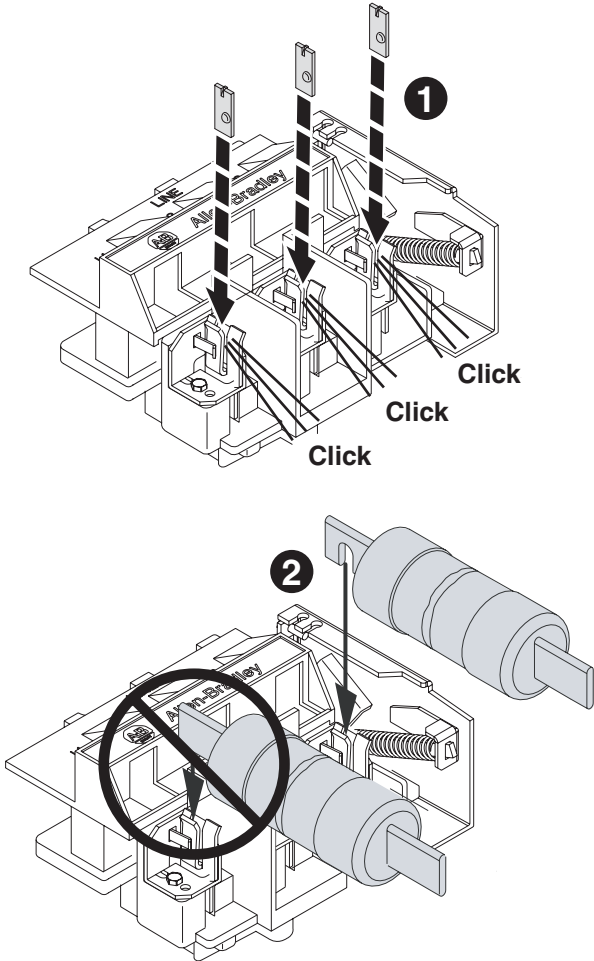

30A, 60A, 100A, 200A Class R Fuse Kits for Bulletin 1494H (Heavy Duty) Safety Switches

(Cat 1401-N70, -N71, -N72, -N73, -N74, -N75, -N76, -N77)

⚠ WARNING To prevent electrical shock, disconnect from power source before installing or servicing.

30A Class R Fuse Clip Kit

1401-N70
30A - 250VAC
Type 1, 3R, 12

1401-N71
30A - 600VAC
Type 1, 3R

1401-N72
30A - 600VAC
Type 12

60A Class R Fuse Clip Kit

1401-N73
60A - 250VAC
Type 1, 3R, 12

1401-N74
60A - 600VAC
Type 1, 3R, 12

100A Class R Fuse Clip Kit

1401-N75

100A - 250VAC / 600VAC
Type 1, 3R

1401-N76

100A - 250VAC / 600VAC
Type 12

200A Class R Fuse Clip Kit

1401-N77

200A - 250VAC / 600VAC
Type 1, 3R, 12