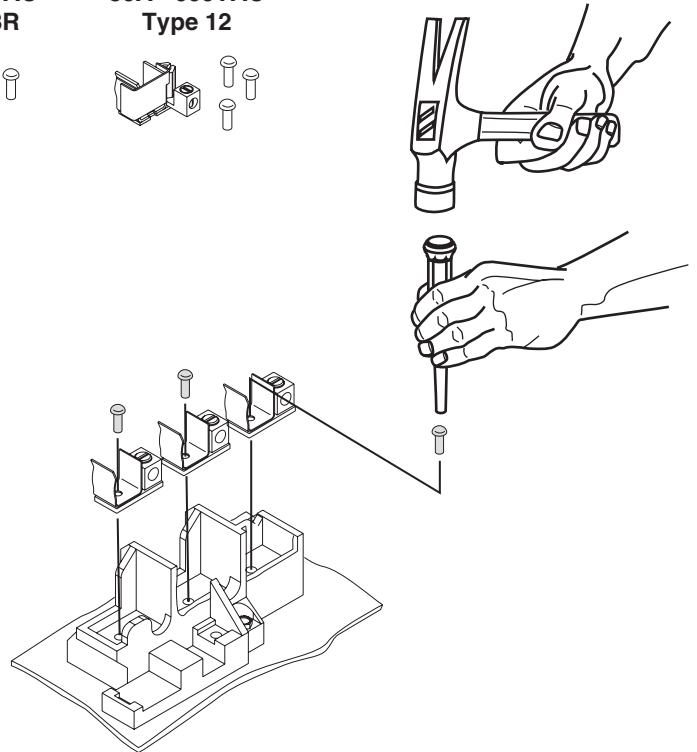

30A, 60A, 100A, 200A Class R Fuse Kits for Bulletin 1494H (Heavy Duty) Safety Switches

(Cat 1401-N70, -N71, -N72, -N73, -N74, -N75, -N76, -N77)

⚠ WARNING To prevent electrical shock, disconnect from power source before installing or servicing.

30A Class R Fuse Clip Kit

1401-N70
30A - 250VAC
Type 1, 3R, 12

1401-N71
30A - 600VAC
Type 1, 3R

1401-N72
30A - 600VAC
Type 12

60A Class R Fuse Clip Kit

1401-N73
60A - 250VAC
Type 1, 3R, 12

1401-N74
60A - 600VAC
Type 1, 3R, 12

100A Class R Fuse Clip Kit

1401-N75

100A - 250VAC / 600VAC
Type 1, 3R

1401-N76

100A - 250VAC / 600VAC
Type 12

200A Class R Fuse Clip Kit

1401-N77

200A - 250VAC / 600VAC
Type 1, 3R, 12