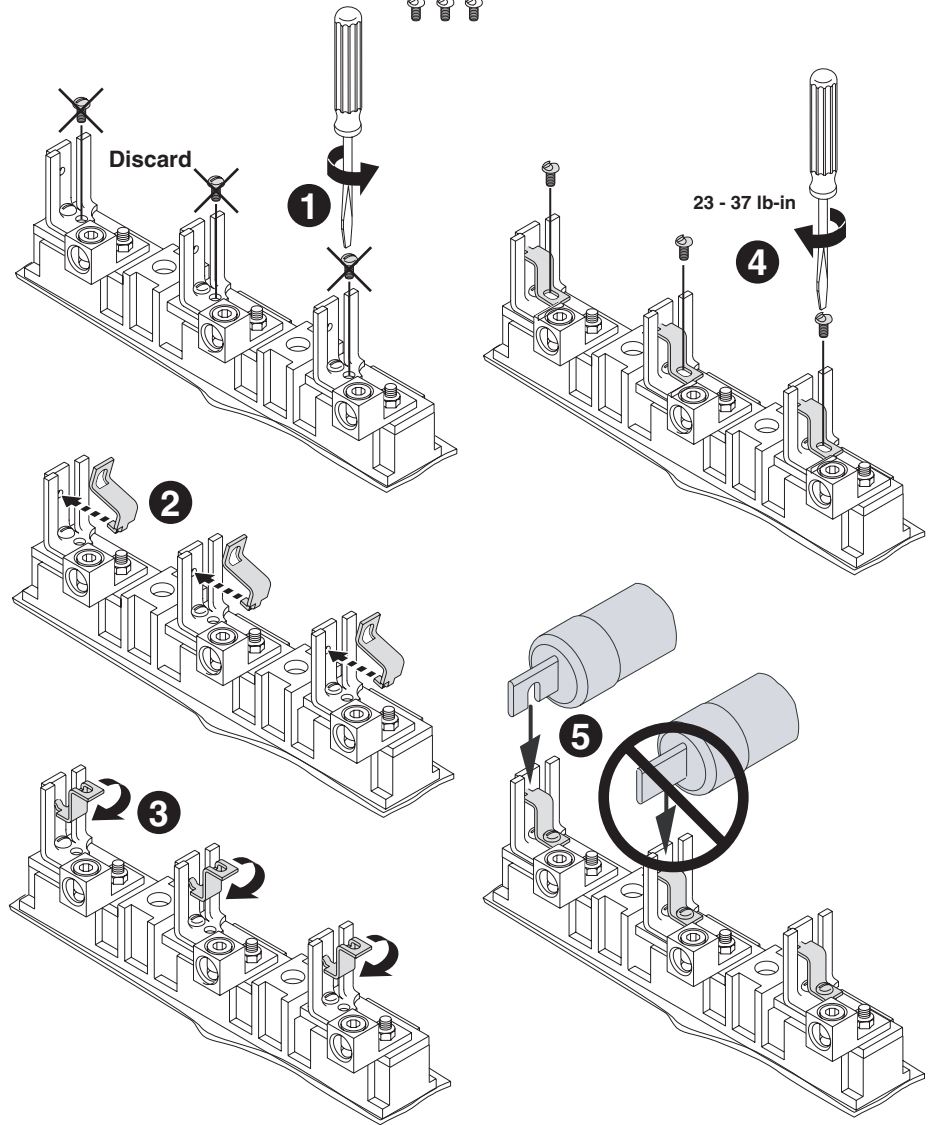

30A, 60A, 100A, 200A Class R Fuse Kits for Bulletin 1494H (Heavy Duty) Safety Switches

(Cat 1401-N70, -N71, -N72, -N73, -N74, -N75, -N76, -N77)

⚠ WARNING To prevent electrical shock, disconnect from power source before installing or servicing.

100A Class R Fuse Clip Kit

1401-N75

100A - 250VAC / 600VAC
Type 1, 3R

1401-N76

100A - 250VAC / 600VAC
Type 12

200A Class R Fuse Clip Kit

1401-N77

200A - 250VAC / 600VAC
Type 1, 3R, 12