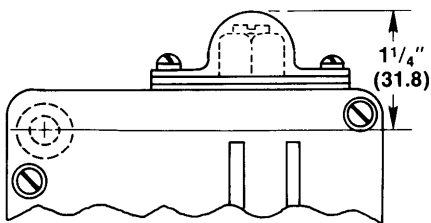

Shipping Weight 4 Lbs.

☐ For a factory installed pilot light, add the suffix X9 to the desired catalog number.

ACCESSORIES

Catalog Number
836T-N12
Range Adjustment Knob

Catalog Number
836-N7
External Pulsation Snubbers
(For Bellows Type)