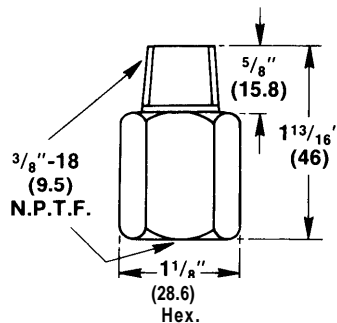

INDUSTRIAL PRESSURE CONTROLS NEMA TYPE 4 & 13

NOTE: All dimensions are approximate and are not intended for manufacturing purposes. All dimensions shown in parentheses are in millimeters.

BELLOWS TYPE

Catalog Number	A Dimension	Catalog Number	A Dimension
836T-T251J T260J	6 3/4 (171)	836T-T254J T255J	7 (178)
836T-T252J T253J T261J T250J	6 1/2 (165)	836T-T256J	7 3/16 (183)
		836T-T262J	7 3/8 (187)
		836T-T263J	7 5/16 (186)

PRESSURE DIFFERENCE TYPE

Catalog Number	A Dimension	B Dimension
836T-D450J	2 ¹⁵ / ₁₆ " (74.6)	2 ¹⁵ / ₁₆ " (74.6)
836T-D451J D452J D462J	2 ⁹ / ₃₂ " (57.9)	2 ⁴⁷ / ₆₄ " (69.4)
836T-D453J D463J	3 ²⁷ / ₆₄ " (86.9)	3 ¹³ / ₃₂ " (86.5)

Shipping Weight 4 Lbs.

☐ For a factory installed pilot light, add the suffix X9 to the desired catalog number.

ACCESSORIES

Catalog Number
836T-N12
Range Adjustment Knob

Catalog Number
836-N7
External Pulsation Snubbers
(For Bellows Type)

Catalog Number
836T-N13
Locking Cap

Catalog Number
836T-N8
External Pulsation Snubbers
(For Piston Type)