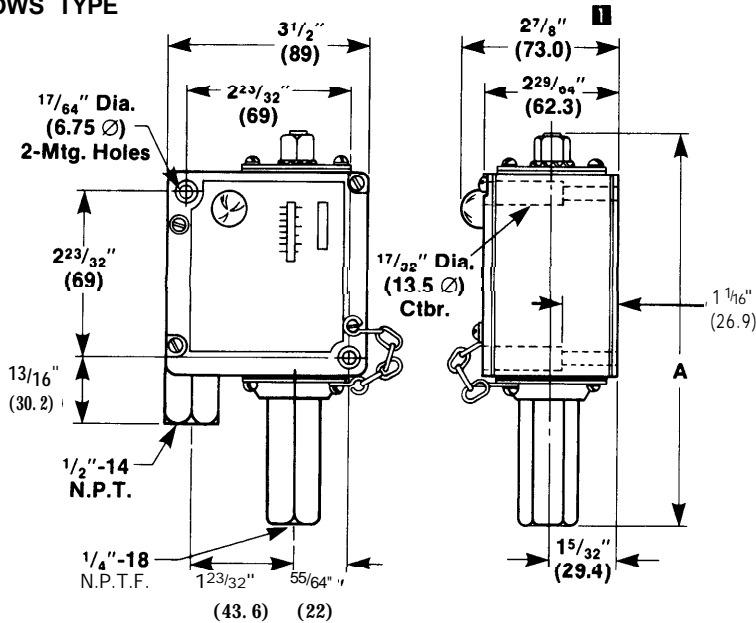

INDUSTRIAL PRESSURE CONTROLS NEMA TYPE 4 & 13

NOTE: All dimensions are approximate and are not intended for manufacturing purposes. All dimensions shown in parentheses are in millimeters.

BELLOWS TYPE

Catalog Number	A Dimension	Catalog Number	A Dimension
836T-T251J T260J	6 3/4 (171)	836T-T254J T255J	7 (178)
836T-T252J T253J T261J T250J	6 1/2 (165)	836T-T256J	7 3/16 (183)
		836T-T262J	7 3/8 (187)
		836T-T263J	7 5/16 (186)

Shipping Weight 3 1/2 Lbs.

PISTON TYPE

Catalog Number

836T-T300J	836T-T350J
T301J	T351J
T302J	T352J
T303J	T353J
	T400J

Shipping Weight 3 1/2 Lbs.

☐ For a factory installed pilot light, add the suffix X9 to the desired catalog number.

PRESSURE DIFFERENCE TYPE

Catalog Number	A Dimension	B Dimension
836T-D450J	2 ¹⁵ / ₁₆ " (74.6)	2 ¹⁵ / ₁₆ " (74.6)
836T-D451J D452J D462J	2 ⁹ / ₃₂ " (57.9)	2 ⁴⁷ / ₆₄ " (69.4)
836T-D453J D463J	3 ²⁷ / ₆₄ " (86.9)	3 ¹³ / ₃₂ " (86.5)

Shipping Weight 4 Lbs.

☐ For a factory installed pilot light, add the suffix X9 to the desired catalog number.

ACCESSORIES

Catalog Number
836T-N12
Range Adjustment Knob

Catalog Number
836-N7
External Pulsation Snubbers
(For Bellows Type)