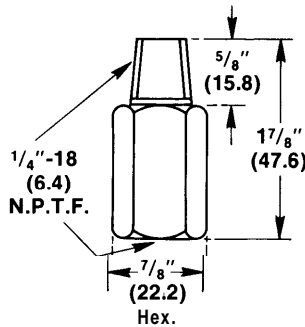

INDUSTRIAL PRESSURE CONTROLS NEMA TYPE 4 & 13

NOTE: All dimensions are approximate and are not intended for manufacturing purposes. All dimensions shown in parentheses are in millimeters.

BELLOWS TYPE

Catalog Number	A Dimension	Catalog Number	A Dimension
836T-T251J T260J	6 3/4 (171)	836T-T254J T255J	7 (178)
836T-T252J T253J T261J T250J	6 1/2 (165)	836T-T256J	7 3/16 (183)
		836T-T262J	7 3/8 (187)
		836T-T263J	7 5/16 (186)

Shipping Weight 3 1/2 Lbs.

PISTON TYPE

Catalog Number

836T-T300J	836T-T350J
T301J	T351J
T302J	T352J
T303J	T353J
	T400J

Shipping Weight 3 1/2 Lbs.

☐ For a factory installed pilot light, add the suffix X9 to the desired catalog number.

PRESSURE DIFFERENCE TYPE

Catalog Number	A Dimension	B Dimension
836T-D450J	2 ¹⁵ / ₁₆ " (74.6)	2 ¹⁵ / ₁₆ " (74.6)
836T-D451J D452J D462J	2 ⁹ / ₃₂ " (57.9)	2 ⁴⁷ / ₆₄ " (69.4)
836T-D453J D463J	3 ²⁷ / ₆₄ " (86.9)	3 ¹³ / ₃₂ " (86.5)

Shipping Weight 4 Lbs.

☐ For a factory installed pilot light, add the suffix X9 to the desired catalog number.

ACCESSORIES

Catalog Number
836T-N12
Range Adjustment Knob

Catalog Number
836-N7
External Pulsation Snubbers
(For Bellows Type)