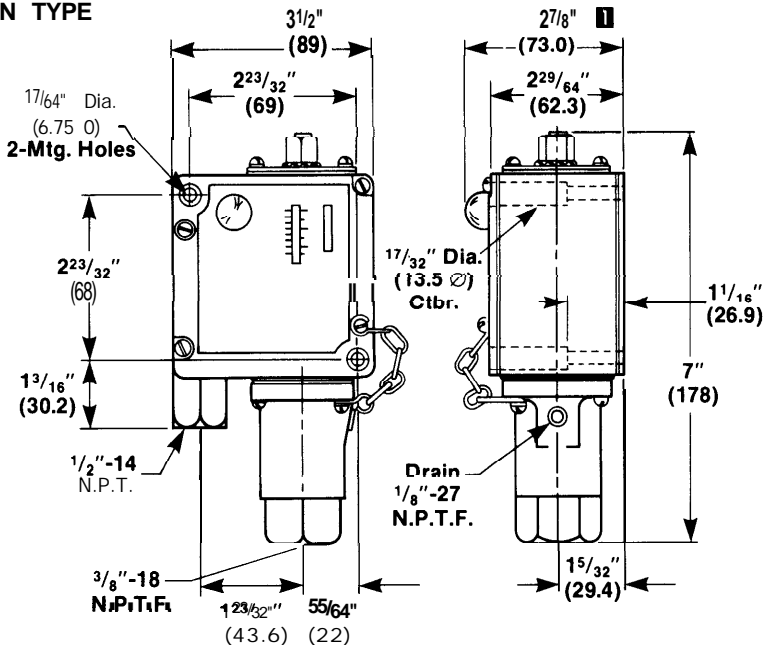

INDUSTRIAL PRESSURE CONTROLS NEMA TYPE 4 & 13

NOTE: All dimensions are approximate and are not intended for manufacturing purposes. All dimensions shown in parentheses are in millimeters.

BELLOWS TYPE

Catalog Number	A Dimension	Catalog Number	A Dimension
836T-T251J T260J	6 3/4 (171)	836T-T254J T255J	7 (178)
836T-T252J T253J T261J T250J	6 1/2 (165)	836T-T256J	7 3/16 (183)
		836T-T262J	7 3/8 (187)
		836T-T263J	7 5/16 (186)

Shipping Weight 3 1/2 Lbs.

PISTON TYPE

Catalog Number

836T-T300J	836T-T350J
T301J	T351J
T302J	T352J
T303J	T353J
	T400J

Shipping Weight 3 1/2 Lbs.

☐ For a factory installed pilot light, add the suffix X9 to the desired catalog number.

PRESSURE DIFFERENCE TYPE

Catalog Number	A Dimension	B Dimension
836T-D450J	2 ¹⁵ / ₁₆ " (74.6)	2 ¹⁵ / ₁₆ " (74.6)
836T-D451J D452J D462J	2 ⁹ / ₃₂ " (57.9)	2 ⁴⁷ / ₆₄ " (69.4)
836T-D453J D463J	3 ²⁷ / ₆₄ " (86.9)	3 ¹³ / ₃₂ " (86.5)

Shipping Weight 4 Lbs.

☐ For a factory installed pilot light, add the suffix X9 to the desired catalog number.

ACCESSORIES

Catalog Number
836T-N12
Range Adjustment Knob

Catalog Number
836-N7
External Pulsation Snubbers
(For Bellows Type)