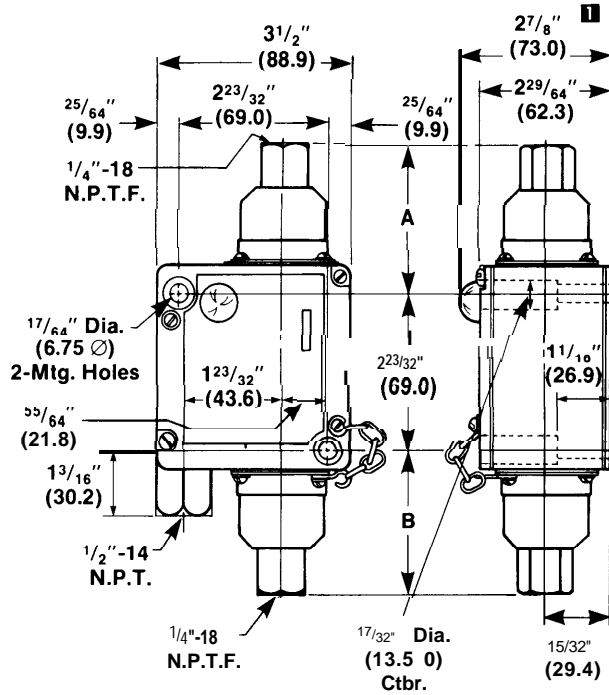

INDUSTRIAL PRESSURE CONTROLS NEMA TYPE 4 & 13

NOTE: All dimensions are approximate and are not intended for manufacturing purposes. All dimensions shown in parentheses are in millimeters.

BELLOWS TYPE

Catalog Number	A Dimension	Catalog Number	A Dimension
836T-T251J T260J	6 3/4 (171)	836T-T254J T255J	7 (178)
836T-T252J T253J T261J T250J	6 1/2 (165)	836T-T256J	7 3/16 (183)
		836T-T262J	7 3/8 (187)
		836T-T263J	7 5/16 (186)

Shipping Weight 3 1/2 Lbs.

PISTON TYPE

Catalog Number

836T-T300J	836T-T350J
T301J	T351J
T302J	T352J
T303J	T353J
	T400J

Shipping Weight 3 1/2 Lbs.

☐ For a factory installed pilot light, add the suffix X9 to the desired catalog number.

PRESSURE DIFFERENCE TYPE

Catalog Number	A Dimension	B Dimension
836T-D450J	2 ¹⁵ / ₁₆ " (74.6)	2 ¹⁵ / ₁₆ " (74.6)
836T-D451J D452J D462J	2 ⁹ / ₃₂ " (57.9)	2 ⁴⁷ / ₆₄ " (69.4)
836T-D453J D463J	3 ²⁷ / ₆₄ " (86.9)	3 ¹³ / ₃₂ " (86.5)

Shipping Weight 4 Lbs.

☐ For a factory installed pilot light, add the suffix X9 to the desired catalog number.

ACCESSORIES

Catalog Number
836T-N12
Range Adjustment Knob

Catalog Number
836-N7
External Pulsation Snubbers
(For Bellows Type)