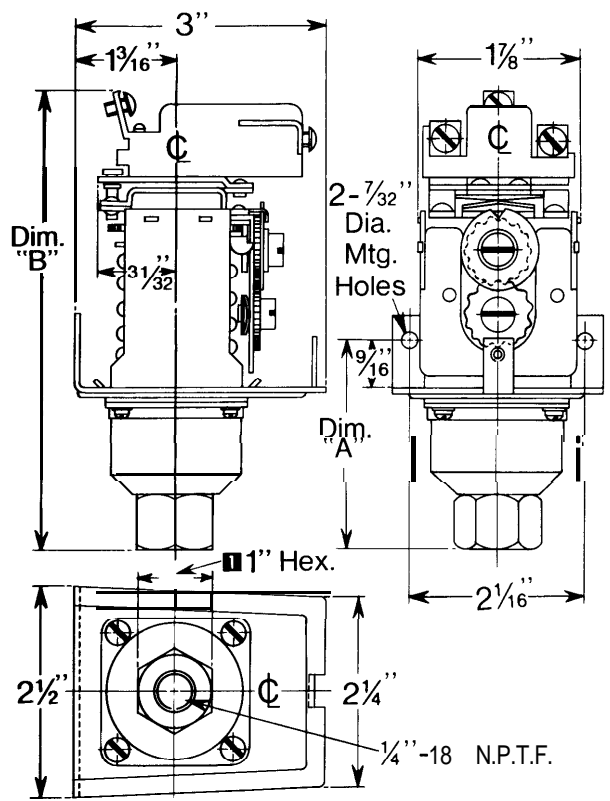

PRESSURE CONTROLS
OPEN TYPE (WITHOUT ENCLOSURE)

Catalog Number
836-A1 • 836-A2

Order Catalog Number 836-N1
Pipe Adapter When These
Controls Are Connected To
Standard 1/4" Pipe.

Catalog Number
836-A3 • 836-A4

Catalog Number
836-C1

DWG. NO. 1

DWG. NO. 2

■ Catalog Nos. 836-C4 and 836X5 have 7/8" Hex.

DWG. NO. 3

□ Catalog No. 836-C9 has 1" Hex.

| Catalog Number | Dwg. No. | Dim "A" | Dim "B" |
|----------------|----------|----------|----------|
| 836-C2 | 1 | 3-1/8" | 6" |
| 836-C3 | 1 | 3-1/8" | 6" |
| 836-C4 | 2 | 2-13/16" | 5-45/64" |
| 836-C5 | 2 | 2-13/16" | 5-45/64" |
| 836-C6 | 2 | 3-1/8" | 6" |
| 836-C7 | 2 | 3-1/8" | 6" |
| 836-C8 | 3 | 2-31/64" | 5-3/8" |
| 836-C9 | 3 | 2-25/64" | 5-9/32" |
| 836-C10 | 3 | 2-39/64" | 5-1/2" |
| 836-C11 | 3 | 2-39/64" | 5-1/2" |
| 836-C12 | 3 | 2-39/64" | 5-1/2" |
| 836-C60 | 1 | 3-1/8" | 6" |
| 836-C61 | 1 | 3-1/8" | 6" |
| 836-C62 | 2 | 3-3/32" | 5-31/32" |
| 836-C63 | 2 | 3-3/32" | 5-31/32" |
| 836-C64 | 3 | 2-49/64" | 5-21/32" |
| 836-C65 | 3 | 2-23/32" | 5-39/64" |