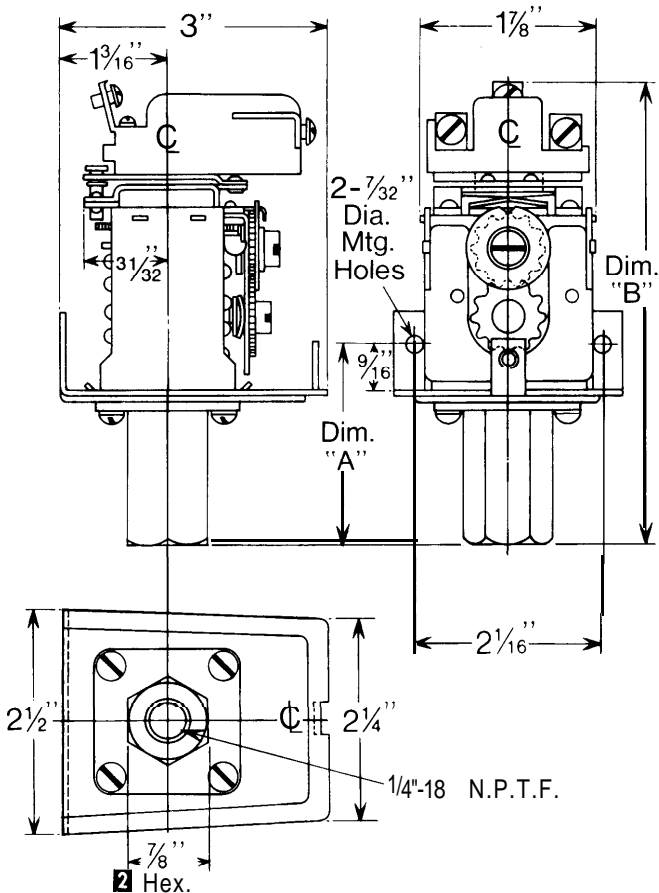

PRESSURE CONTROLS
OPEN TYPE (WITHOUT ENCLOSURE)

Catalog Number
836-A1 • 836-A2

Order Catalog Number 836-N1
Pipe Adapter When These
Controls Are Connected To
Standard 1/4" Pipe.

Catalog Number
836-A3 • 836-A4

Catalog Number
836-C1

DWG. NO. 1

DWG. NO. 2

■ Catalog Nos. 836-C4 and 836X5 have 7/8" Hex.

DWG. NO. 3

□ Catalog No. 836-C9 has 1" Hex.

| Catalog Number | Dwg. No. | Dim "A" | Dim "B" |
|----------------|----------|----------|----------|
| 836-C2 | 1 | 3-1/8" | 6" |
| 836-C3 | 1 | 3-1/8" | 6" |
| 836-C4 | 2 | 2-13/16" | 5-45/64" |
| 836-C5 | 2 | 2-13/16" | 5-45/64" |
| 836-C6 | 2 | 3-1/8" | 6" |
| 836-C7 | 2 | 3-1/8" | 6" |
| 836-C8 | 3 | 2-31/64" | 5-3/8" |
| 836-C9 | 3 | 2-25/64" | 5-9/32" |
| 836-C10 | 3 | 2-39/64" | 5-1/2" |
| 836-C11 | 3 | 2-39/64" | 5-1/2" |
| 836-C12 | 3 | 2-39/64" | 5-1/2" |
| 836-C60 | 1 | 3-1/8" | 6" |
| 836-C61 | 1 | 3-1/8" | 6" |
| 836-C62 | 2 | 3-3/32" | 5-31/32" |
| 836-C63 | 2 | 3-3/32" | 5-31/32" |
| 836-C64 | 3 | 2-49/64" | 5-21/32" |
| 836-C65 | 3 | 2-23/32" | 5-39/64" |