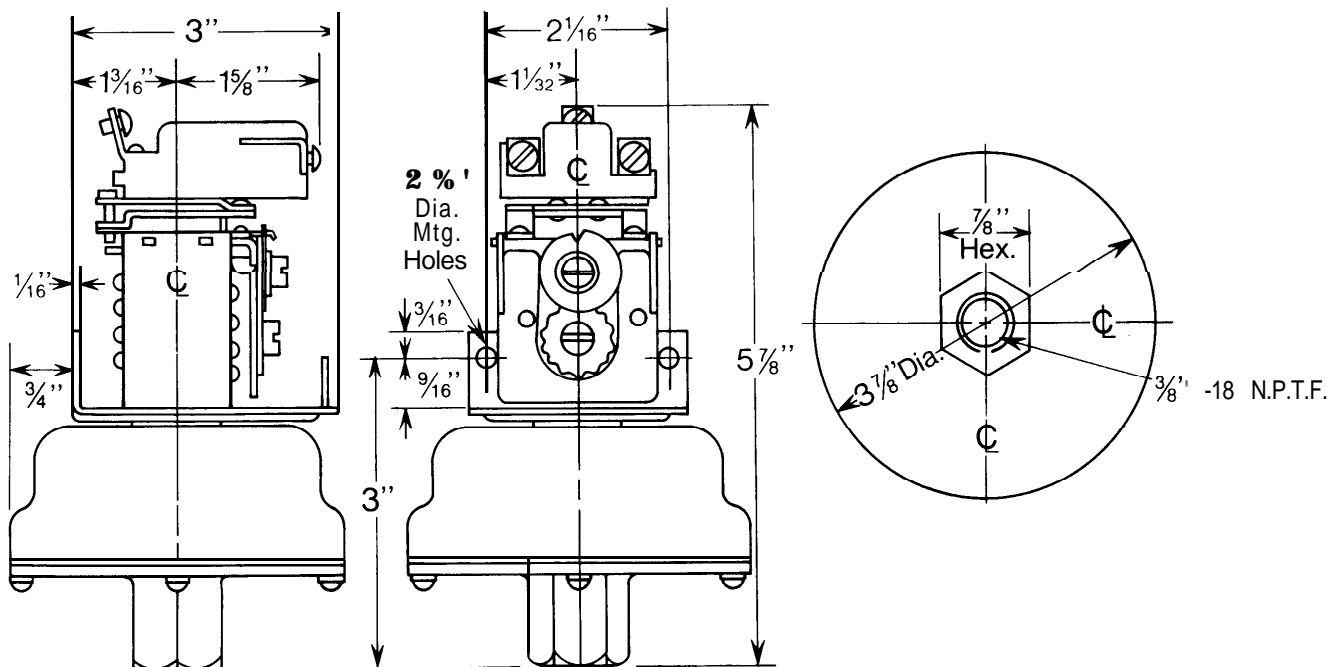

PRESSURE CONTROLS
OPEN TYPE (WITHOUT ENCLOSURE)

Catalog Number
836-A1 • 836-A2

Order Catalog Number 836-N1
Pipe Adapter When These
Controls Are Connected To
Standard 1/4" Pipe.

Catalog Number
836-A3 • 836-A4

Catalog Number
836-C1

DWG. NO. 1

DWG. NO. 2

■ Catalog Nos. 836-C4 and 836X5 have 7/8" Hex.

DWG. NO. 3

□ Catalog No. 836-C9 has 1" Hex.

| Catalog Number | Dwg. No. | Dim "A" | Dim "B" |
|----------------|----------|----------|----------|
| 836-C2 | 1 | 3-1/8" | 6" |
| 836-C3 | 1 | 3-1/8" | 6" |
| 836-C4 | 2 | 2-13/16" | 5-45/64" |
| 836-C5 | 2 | 2-13/16" | 5-45/64" |
| 836-C6 | 2 | 3-1/8" | 6" |
| 836-C7 | 2 | 3-1/8" | 6" |
| 836-C8 | 3 | 2-31/64" | 5-3/8" |
| 836-C9 | 3 | 2-25/64" | 5-9/32" |
| 836-C10 | 3 | 2-39/64" | 5-1/2" |
| 836-C11 | 3 | 2-39/64" | 5-1/2" |
| 836-C12 | 3 | 2-39/64" | 5-1/2" |
| 836-C60 | 1 | 3-1/8" | 6" |
| 836-C61 | 1 | 3-1/8" | 6" |
| 836-C62 | 2 | 3-3/32" | 5-31/32" |
| 836-C63 | 2 | 3-3/32" | 5-31/32" |
| 836-C64 | 3 | 2-49/64" | 5-21/32" |
| 836-C65 | 3 | 2-23/32" | 5-39/64" |