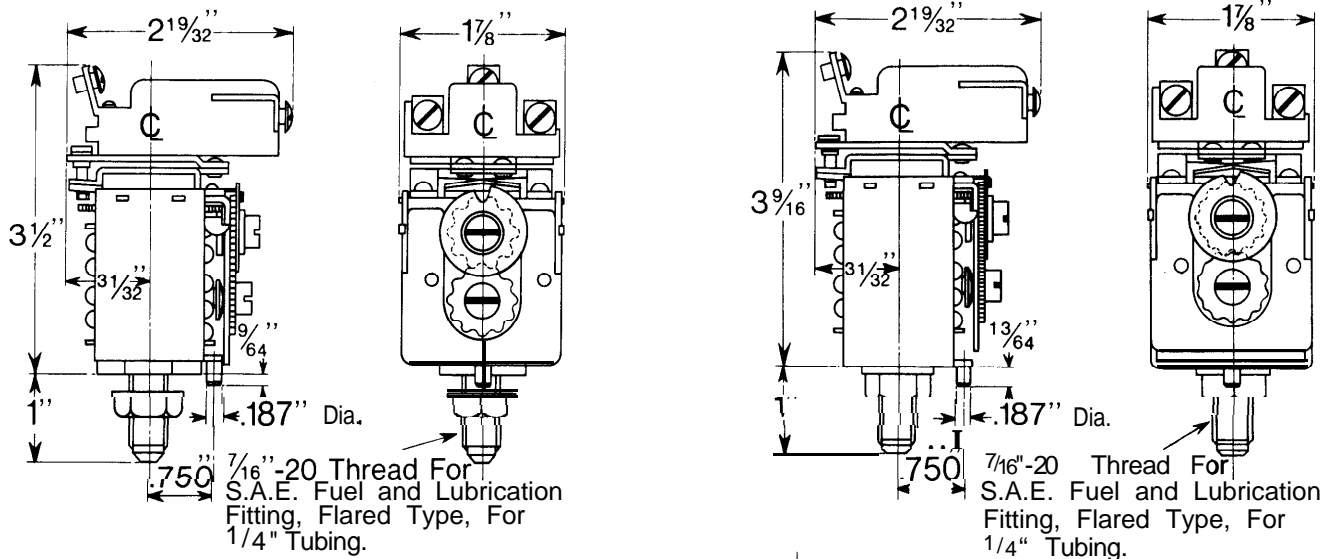

PRESSURE CONTROLS
OPEN TYPE (WITHOUT ENCLOSURE)

Catalog Number
836-A1 • 836-A2

Order Catalog Number 836-N1
Pipe Adapter When These
Controls Are Connected To
Standard 1/4" Pipe.

Catalog Number
836-A3 • 836-A4

Catalog Number
836-C1

DWG. NO. 1

DWG. NO. 2

■ Catalog Nos. 836-C4 and 836X5 have 7/8" Hex.

DWG. NO. 3

□ Catalog No. 836-C9 has 1" Hex.

| Catalog Number | Dwg. No. | Dim "A" | Dim "B" |
|----------------|----------|----------|----------|
| 836-C2 | 1 | 3-1/8" | 6" |
| 836-C3 | 1 | 3-1/8" | 6" |
| 836-C4 | 2 | 2-13/16" | 5-45/64" |
| 836-C5 | 2 | 2-13/16" | 5-45/64" |
| 836-C6 | 2 | 3-1/8" | 6" |
| 836-C7 | 2 | 3-1/8" | 6" |
| 836-C8 | 3 | 2-31/64" | 5-3/8" |
| 836-C9 | 3 | 2-25/64" | 5-9/32" |
| 836-C10 | 3 | 2-39/64" | 5-1/2" |
| 836-C11 | 3 | 2-39/64" | 5-1/2" |
| 836-C12 | 3 | 2-39/64" | 5-1/2" |
| 836-C60 | 1 | 3-1/8" | 6" |
| 836-C61 | 1 | 3-1/8" | 6" |
| 836-C62 | 2 | 3-3/32" | 5-31/32" |
| 836-C63 | 2 | 3-3/32" | 5-31/32" |
| 836-C64 | 3 | 2-49/64" | 5-21/32" |
| 836-C65 | 3 | 2-23/32" | 5-39/64" |