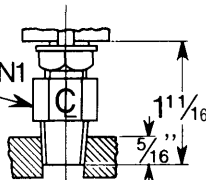

PRESSURE CONTROLS
OPEN TYPE (WITHOUT ENCLOSURE)

Catalog Number
836-A1 • 836-A2

Order Catalog Number 836-N1
Pipe Adapter When These
Controls Are Connected To
Standard 1/4" Pipe.

Catalog Number
836-A3 • 836-A4

Catalog Number
836-C1

DWG. NO. 1

DWG. NO. 2

■ Catalog Nos. 836-C4 and 836X5 have 7/8" Hex.

DWG. NO. 3

□ Catalog No. 836-C9 has 1" Hex.

| Catalog Number | Dwg. No. | Dim "A" | Dim "B" |
|----------------|----------|----------|----------|
| 836-C2 | 1 | 3-1/8" | 6" |
| 836-C3 | 1 | 3-1/8" | 6" |
| 836-C4 | 2 | 2-13/16" | 5-45/64" |
| 836-C5 | 2 | 2-13/16" | 5-45/64" |
| 836-C6 | 2 | 3-1/8" | 6" |
| 836-C7 | 2 | 3-1/8" | 6" |
| 836-C8 | 3 | 2-31/64" | 5-3/8" |
| 836-C9 | 3 | 2-25/64" | 5-9/32" |
| 836-C10 | 3 | 2-39/64" | 5-1/2" |
| 836-C11 | 3 | 2-39/64" | 5-1/2" |
| 836-C12 | 3 | 2-39/64" | 5-1/2" |
| 836-C60 | 1 | 3-1/8" | 6" |
| 836-C61 | 1 | 3-1/8" | 6" |
| 836-C62 | 2 | 3-3/32" | 5-31/32" |
| 836-C63 | 2 | 3-3/32" | 5-31/32" |
| 836-C64 | 3 | 2-49/64" | 5-21/32" |
| 836-C65 | 3 | 2-23/32" | 5-39/64" |