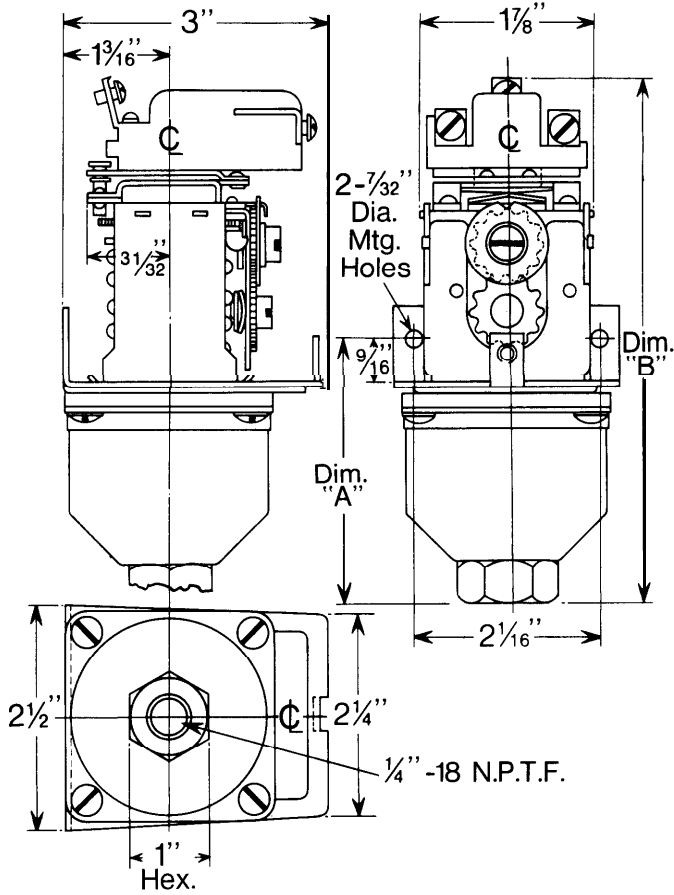

PRESSURE CONTROLS
OPEN TYPE (WITHOUT ENCLOSURE)

Catalog Number
836-A1 • 836-A2

Order Catalog Number 836-N1
Pipe Adapter When These
Controls Are Connected To
Standard 1/4" Pipe.

Catalog Number
836-A3 • 836-A4

Catalog Number
836-C1

DWG. NO. 1

DWG. NO. 2

■ Catalog Nos. 836-C4 and 836X5 have 7/8" Hex.

DWG. NO. 3

□ Catalog No. 836-C9 has 1" Hex.

| Catalog Number | Dwg. No. | Dim "A" | Dim "B" |
|----------------|----------|----------|----------|
| 836-C2 | 1 | 3-1/8" | 6" |
| 836-C3 | 1 | 3-1/8" | 6" |
| 836-C4 | 2 | 2-13/16" | 5-45/64" |
| 836-C5 | 2 | 2-13/16" | 5-45/64" |
| 836-C6 | 2 | 3-1/8" | 6" |
| 836-C7 | 2 | 3-1/8" | 6" |
| 836-C8 | 3 | 2-31/64" | 5-3/8" |
| 836-C9 | 3 | 2-25/64" | 5-9/32" |
| 836-C10 | 3 | 2-39/64" | 5-1/2" |
| 836-C11 | 3 | 2-39/64" | 5-1/2" |
| 836-C12 | 3 | 2-39/64" | 5-1/2" |
| 836-C60 | 1 | 3-1/8" | 6" |
| 836-C61 | 1 | 3-1/8" | 6" |
| 836-C62 | 2 | 3-3/32" | 5-31/32" |
| 836-C63 | 2 | 3-3/32" | 5-31/32" |
| 836-C64 | 3 | 2-49/64" | 5-21/32" |
| 836-C65 | 3 | 2-23/32" | 5-39/64" |