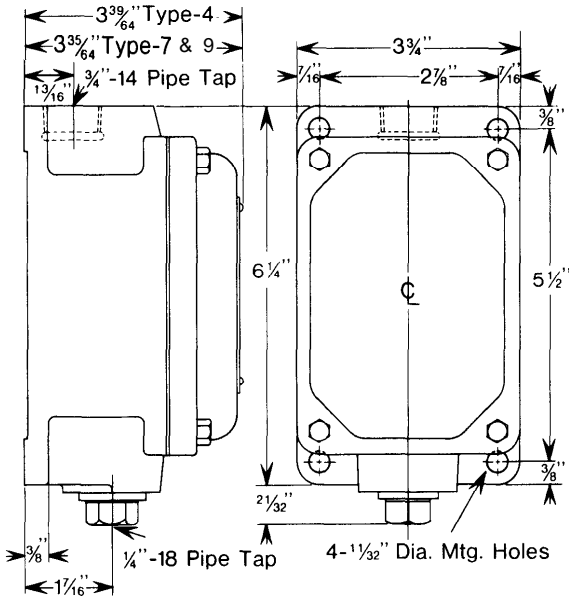

PRESSURE CONTROLS

NEMA TYPE 4, 7 & 9

Catalog Numbers	836-A1C	836-A1E
	836-A2C	836-A2E
	836-A3C	836-A3E
	836-A4C	836-A4E

NEMA TYPE 4 & 13

Catalog Numbers	836-A1J
	836-A2J
	836-A3J
	836-A4J

NEMA Type 7 & 9 Enclosure for Two Controls – The enclosure illustrated below will accommodate any combination totaling two (2) Bulletin 836 Style A or Bulletin 837 Bulb and Capillary controls selected from the Open Type listings in the Handy Catalog.

NEMA TYPE 4, 7 & 9

Catalog Numbers

- | | |
|----------|----------|
| 836-C2C | 836-C2E |
| 836-C3C | 836-C3E |
| 836-C4C | 836-C4E |
| 836-C5C | 836-C5E |
| 836-C6C | 836-C6E |
| 836-C7C | 836-C7E |
| 836-C8C | 836-C8E |
| 836-C9C | 836-C9E |
| 836-C10C | 836-C10E |
| 836-C11C | 836-C11E |
| 836-C12C | 836-C12E |
| 836-C60C | 836-C60E |
| 836-C61C | 836-C61E |
| 836-C62C | 836-C62E |
| 836-C63C | 836-C63E |
| 836-C64C | 836-C64E |
| 836-C65C | 836-C65E |

NEMA TYPE 4 & 13

Catalog Numbers

- | |
|----------|
| 836-C2J |
| 836-C3J |
| 836-C4J |
| 836-C5J |
| 836-C6J |
| 836-C7J |
| 836-C8J |
| 836-C9J |
| 836-C10J |
| 836-C11J |
| 836-C12J |
| 836-C60J |
| 836-C61J |
| 836-C62J |
| 836-C63J |
| 836-C64H |
| 836-C65J |