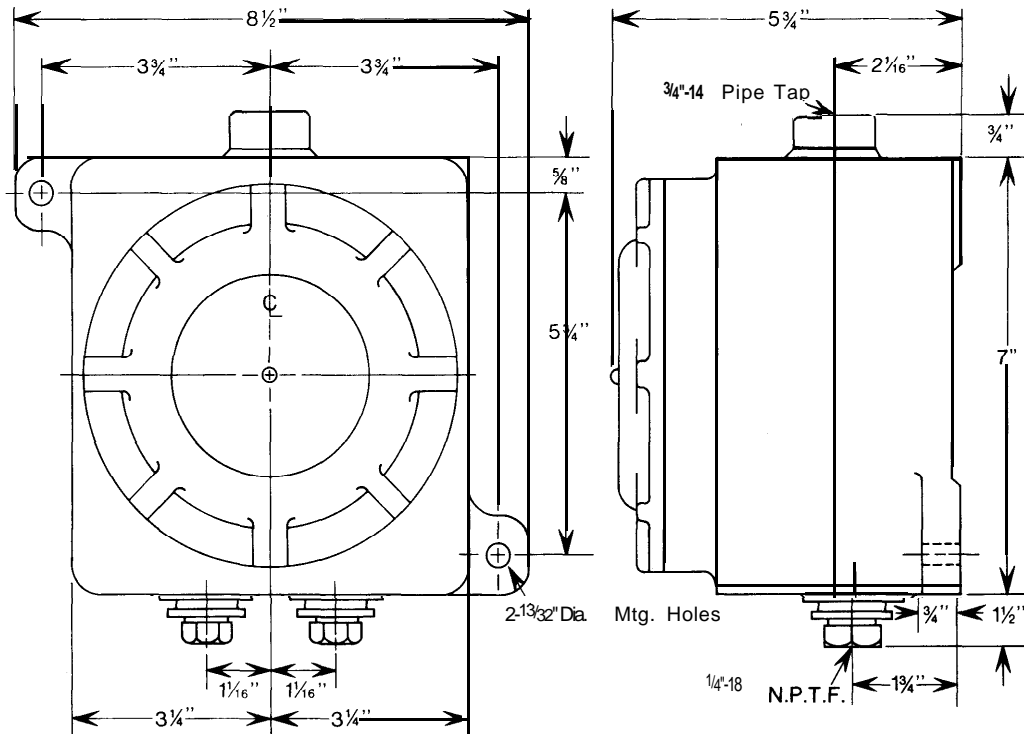

PRESSURE CONTROLS

NEMA TYPE 4, 7 & 9

Catalog Numbers	836-A1C	836-A1E
	836-A2C	836-A2E
	836-A3C	836-A3E
	836-A4C	836-A4E

NEMA TYPE 4 & 13

Catalog Numbers	836-A1J
	836-A2J
	836-A3J
	836-A4J

NEMA Type 7 & 9 Enclosure for Two Controls – The enclosure illustrated below will accommodate any combination totaling two (2) Bulletin 836 Style A or Bulletin 837 Bulb and Capillary controls selected from the Open Type listings in the Handy Catalog.

NEMA TYPE 4, 7 & 9

Catalog Numbers

- | | |
|----------|----------|
| 836-C2C | 836-C2E |
| 836-C3C | 836-C3E |
| 836-C4C | 836-C4E |
| 836-C5C | 836-C5E |
| 836-C6C | 836-C6E |
| 836-C7C | 836-C7E |
| 836-C8C | 836-C8E |
| 836-C9C | 836-C9E |
| 836-C10C | 836-C10E |
| 836-C11C | 836-C11E |
| 836-C12C | 836-C12E |
| 836-C60C | 836-C60E |
| 836-C61C | 836-C61E |
| 836-C62C | 836-C62E |
| 836-C63C | 836-C63E |
| 836-C64C | 836-C64E |
| 836-C65C | 836-C65E |