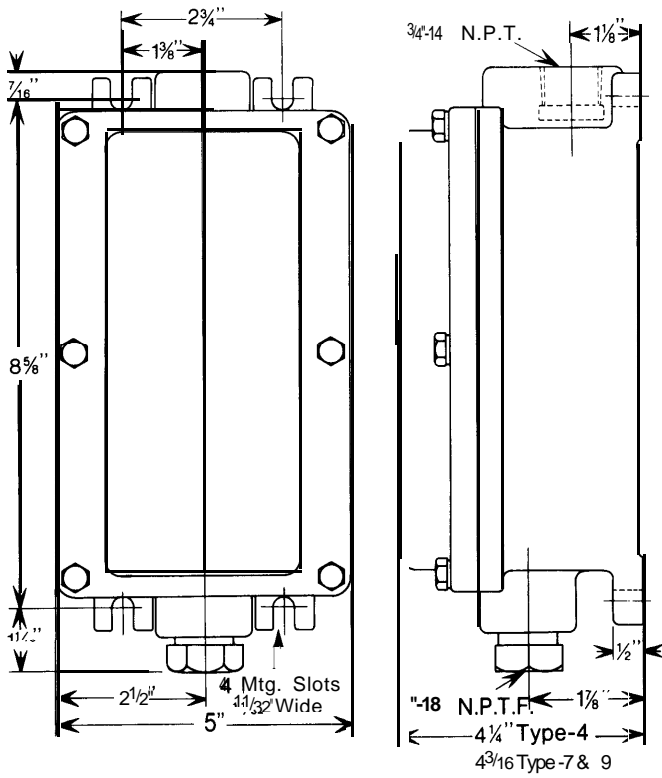

PRESSURE CONTROLS

NEMA TYPE 4, 7 & 9

Catalog Numbers	836-A1C	836-A1E
	836-A2C	836-A2E
	836-A3C	836-A3E
	836-A4C	836-A4E

NEMA TYPE 4 & 13

Catalog Numbers	836-A1J
	836-A2J
	836-A3J
	836-A4J

NEMA Type 7 & 9 Enclosure for Two Controls – The enclosure illustrated below will accommodate any combination totaling two (2) Bulletin 836 Style A or Bulletin 837 Bulb and Capillary controls selected from the Open Type listings in the Handy Catalog.

NEMA TYPE 4, 7 & 9

Catalog Numbers

- | | |
|----------|----------|
| 836-C2C | 836-C2E |
| 836-C3C | 836-C3E |
| 836-C4C | 836-C4E |
| 836-C5C | 836-C5E |
| 836-C6C | 836-C6E |
| 836-C7C | 836-C7E |
| 836-C8C | 836-C8E |
| 836-C9C | 836-C9E |
| 836-C10C | 836-C10E |
| 836-C11C | 836-C11E |
| 836-C12C | 836-C12E |
| 836-C60C | 836-C60E |
| 836-C61C | 836-C61E |
| 836-C62C | 836-C62E |
| 836-C63C | 836-C63E |
| 836-C64C | 836-C64E |
| 836-C65C | 836-C65E |