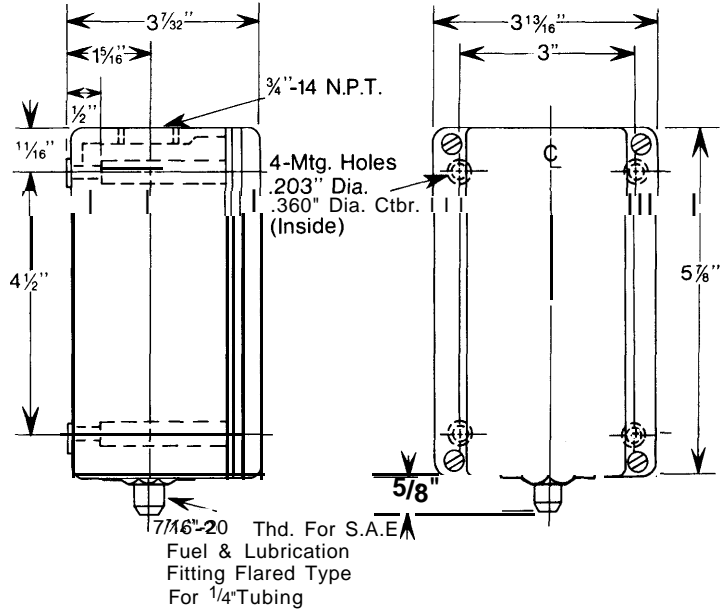

PRESSURE CONTROLS

NEMA TYPE 4, 7 & 9

Catalog Numbers	836-A1C	836-A1E
	836-A2C	836-A2E
	836-A3C	836-A3E
	836-A4C	836-A4E

NEMA TYPE 4 & 13

Catalog Numbers	836-A1J
	836-A2J
	836-A3J
	836-A4J

NEMA Type 7 & 9 Enclosure for Two Controls – The enclosure illustrated below will accommodate any combination totaling two (2) Bulletin 836 Style A or Bulletin 837 Bulb and Capillary controls selected from the Open Type listings in the Handy Catalog.

NEMA TYPE 4, 7 & 9

Catalog Numbers

- | | |
|----------|----------|
| 836-C2C | 836-C2E |
| 836-C3C | 836-C3E |
| 836-C4C | 836-C4E |
| 836-C5C | 836-C5E |
| 836-C6C | 836-C6E |
| 836-C7C | 836-C7E |
| 836-C8C | 836-C8E |
| 836-C9C | 836-C9E |
| 836-C10C | 836-C10E |
| 836-C11C | 836-C11E |
| 836-C12C | 836-C12E |
| 836-C60C | 836-C60E |
| 836-C61C | 836-C61E |
| 836-C62C | 836-C62E |
| 836-C63C | 836-C63E |
| 836-C64C | 836-C64E |
| 836-C65C | 836-C65E |